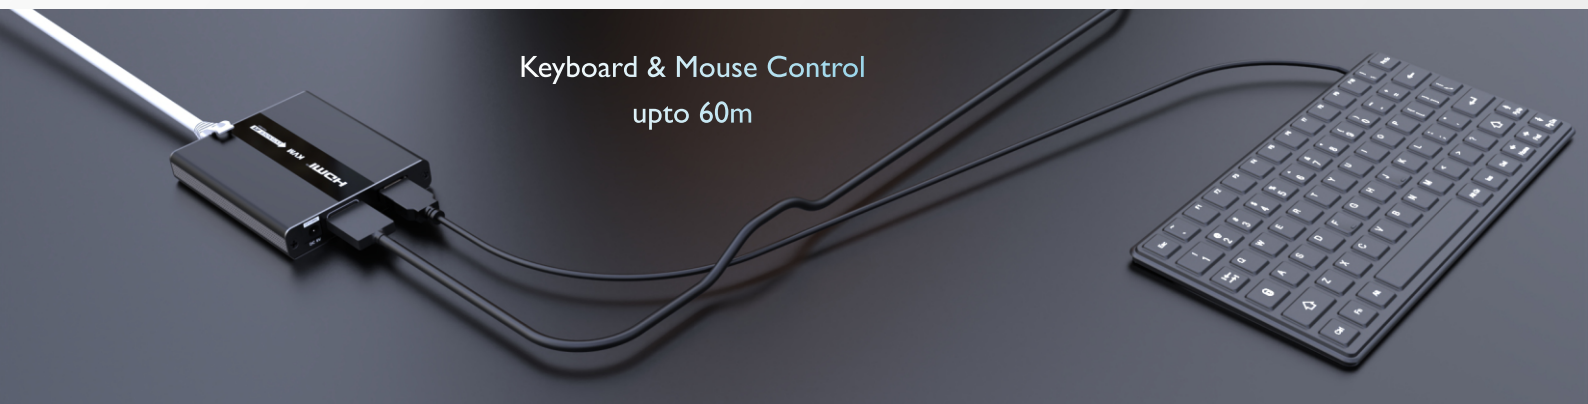

DESCRIPTION

nT16BJ03 is a **HDMI KVM extender** which supports transmission of uncompressed hdmi 1080p @ 60Hz signals for 60 metres on UTP cables like cat 6 / cat 7 . It also extends the USB hid devices like keyboard , mouse or touch interface up to 60 metres . It is a pair of transmitter and a receiver . The signal transmission up to 60 metres is without any latency . It is a perfect solution for control rooms , design house , security and surveillance ,meeting rooms , training rooms etc..

HDMI-KVM EXTENDER OVER CAT 6 - 60 MTRS

nT16BJ03

SPECIFICATIONS

VOLTAGE CURRENT	:	DC 5 V , 2 A ,
POWER CONSUMPTION	:	TX -2W , RX -2W
HDMI COMPLIANCE	:	HDMI 1.3
HDCP COMPLIANCE	:	HDCP 1.4
RESOLUTION SUPPORTED	:	UP TO 1920 X 1080P 60 HZ
MAX TRANSFER RATE	:	10.2 Gbps
HDMI CABLE LENGTH	:	MAX 5 MTRS
EXTENSION CABLE LENGTH	:	60 MTRS
CABLE SUPPORTED	:	CAT 6 OR CAT 7 UTP
PROTECTION	:	1a CONTACT DISCHARGE LEVEL 3 , 1b AIR DISCHARGE LEVEL 3
IMPLEMENTATION OF THE STANDARD	:	IEC61000-4-2 ,
USB EXTENSION	:	FOR HID DEVICES - 2 PORTS ON RECEIVER
WORKING TEMPERATURE	:	0-60 DEGREE
WORKING HUMIDITY	:	0-90 %
DIMENSIONS	:	95 (L) X 78 (W) X 18.6(H) MM

Keyboard & Mouse Control
upto 60m

Webpage

Youtube