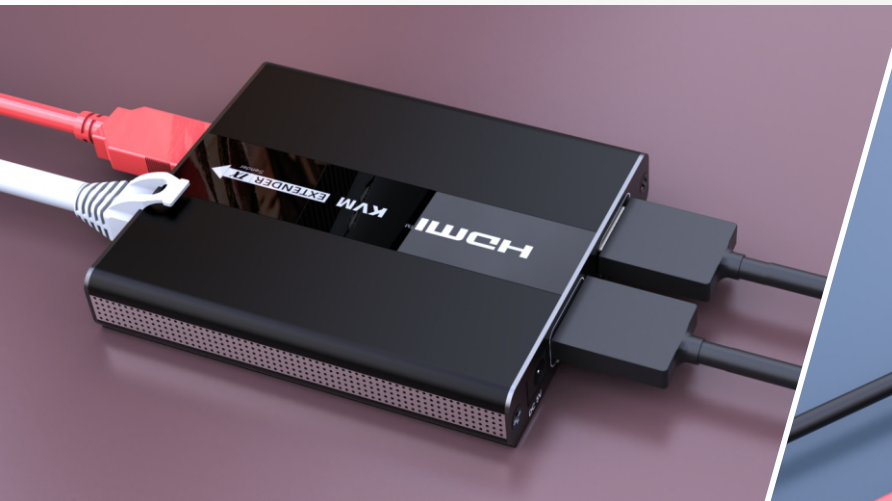

DESCRIPTION

nT16BJ03 is a **HDMI KVM extender** which supports transmission of uncompressed hdmi 1080p @ 60Hz signals for 60 metres on UTP cables like cat 6 / cat 7 . It also extends the USB hid devices like keyboard , mouse or touch interface up to 60 metres . It is a pair of transmitter and a receiver . The signal transmission up to 60 metres is without any latency . It is a perfect solution for control rooms , design house , security and surveillance ,meeting rooms , training rooms etc..

HDMI-KVM EXTENDER OVER CAT 6 - 60 MTRS

nT16BJ03

SPECIFICATIONS

VOLTAGE CURRENT	:	DC 5 V , 2 A ,
POWER CONSUMPTION	:	TX -2W , RX -2W
HDMI COMPLIANCE	:	HDMI 1.3
HDCP COMPLIANCE	:	HDCP 1.4
RESOLUTION SUPPORTED	:	UP TO 1920 X 1080P 60 HZ
MAX TRANSFER RATE	:	10.2 Gbps
HDMI CABLE LENGTH	:	MAX 5 MTRS
EXTENSION CABLE LENGTH	:	60 MTRS
CABLE SUPPORTED	:	CAT 6 OR CAT 7 UTP
PROTECTION	:	1a CONTACT DISCHARGE LEVEL 3 , 1b AIR DISCHARGE LEVEL 3
IMPLEMENTATION OF THE STANDARD	:	IEC61000-4-2 ,
USB EXTENSION	:	FOR HID DEVICES - 2 PORTS ON RECEIVER
WORKING TEMPERATURE	:	0-60 DEGREE
WORKING HUMIDITY	:	0-90 %
DIMENSIONS	:	95 (L) X 78 (W) X 18.6(H) MM