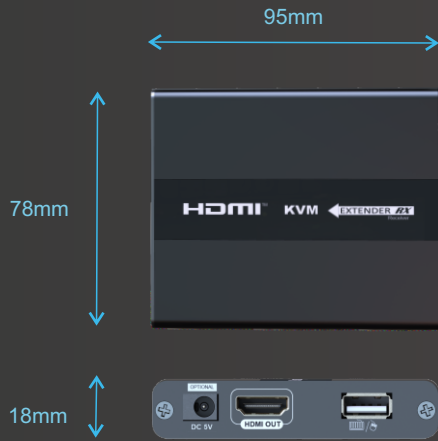

DESCRIPTION

nT16BJ03 is a **HDMI KVM extender** which supports transmission of uncompressed hdmi 1080p @ 60Hz signals for 60 metres on UTP cables like cat 6 / cat 7 . It also extends the USB hid devices like keyboard , mouse or touch interface up to 60 metres . It is a pair of transmitter and a receiver . The signal transmission up to 60 metres is without any latency . It is a perfect solution for control rooms , design house , security and surveillance ,meeting rooms , training rooms etc..

HDMI-KVM EXTENDER OVER CAT 6 - 60 MTRS

nT16BJ03

SPECIFICATIONS

VOLTAGE CURRENT	:	DC 5 V , 2 A ,
POWER CONSUMPTION	:	TX -2W , RX -2W
HDMI COMPLIANCE	:	HDMI 1.3
HDCP COMPLIANCE	:	HDCP 1.4
RESOLUTION SUPPORTED	:	UP TO 1920 X 1080P 60 HZ
MAX TRANSFER RATE	:	10.2 Gbps
HDMI CABLE LENGTH	:	MAX 5 MTRS
EXTENSION CABLE LENGTH	:	60 MTRS
CABLE SUPPORTED	:	CAT 6 OR CAT 7 UTP
PROTECTION	:	1a CONTACT DISCHARGE LEVEL 3 , 1b AIR DISCHARGE LEVEL 3
IMPLEMENTATION OF THE STANDARD	:	IEC61000-4-2 ,
USB EXTENSION	:	FOR HID DEVICES - 2 PORTS ON RECEIVER
WORKING TEMPERATURE	:	0-60 DEGREE
WORKING HUMIDITY	:	0-90 %
DIMENSIONS	:	95 (L) X 78 (W) X 18.6(H) MM