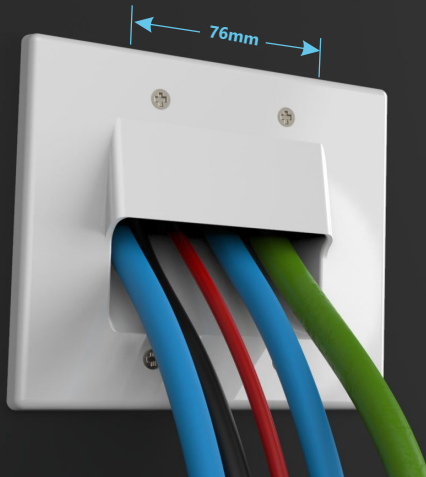

DESCRIPTION

nT9AX08 | **The Recessed wall plates** provides a clean looking installation without the hassle of installing a back box. Can be installed vertically or horizontally. Neatly take the pass through cables out from the wall. Available in white colour a perfect match for every wall and panel. Best suitable for Home Theater , AV Integration, Automation and Board room solution projects. Wall cut out size 88 mm x 100 mm .

nT9AX08 | **The Recessed wall plates** is made with high quality ABS plastic , available in Glossy white colour which match with every colour combination . Can be mounted on wall , panels , table , partitions etc ...It is provided with a metal back frame for easy mounting on the brick wall . Plate Size 115 mmx 133 mm and Wall cut out size 88 mm x 100 mm . 4 mounting screw of size : provided with the package .

Specification

Material	: Abs
Color	: White
Plate size	: 115 x 133 mm
Cut out size	: 88 x 100 mm
Back plate	: Metal
Mounting screws	: 4 pcs
Mounting type	: Mounting type

Smart Way to
Organize your cables