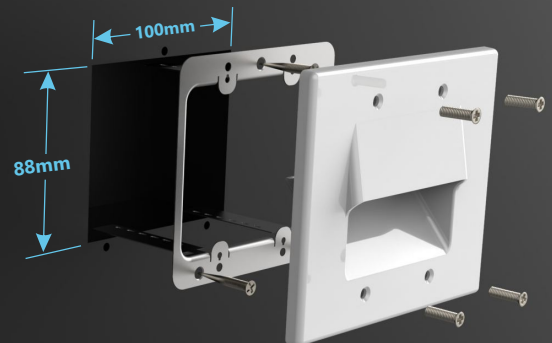

Smart Way to
Organize your cables

Easy Installation
Glossy White Plate