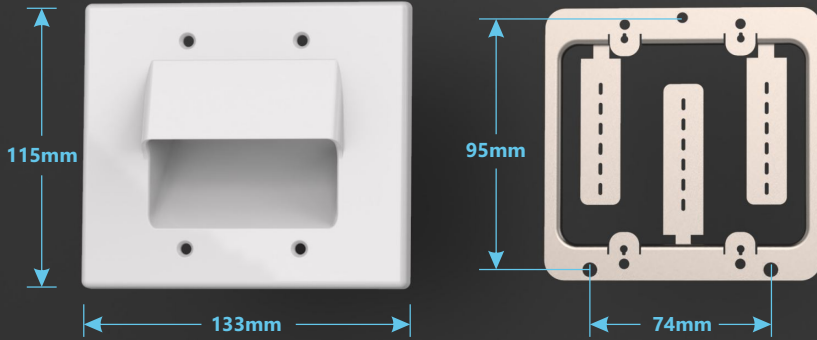

DESCRIPTION

nT9AX08 | **The Recessed wall plates** provides a clean looking installation without the hassle of installing a back box. Can be installed vertically or horizontally. Neatly take the pass through cables out from the wall. Available in white colour a perfect match for every wall and panel. Best suitable for Home Theater , AV Integration, Automation and Board room solution projects. Wall cut out size 88 mm x 100 mm .

nT9AX08 | **The Recessed wall plates** is made with high quality ABS plastic , available in Glossy white colour which match with every colour combination . Can be mounted on wall , panels , table , partitions etc ...It is provided with a metal back frame for easy mounting on the brick wall . Plate Size 115 mmx 133 mm and Wall cut out size 88 mm x 100 mm . 4 mounting screw of size : provided with the package .

Specification

Material	: Abs
Color	: White
Plate size	: 115 x 133 mm
Cut out size	: 88 x 100 mm
Back plate	: Metal
Mounting screws	: 4 pcs
Mounting type	: Mounting type

Smart Way to
Organize your cables