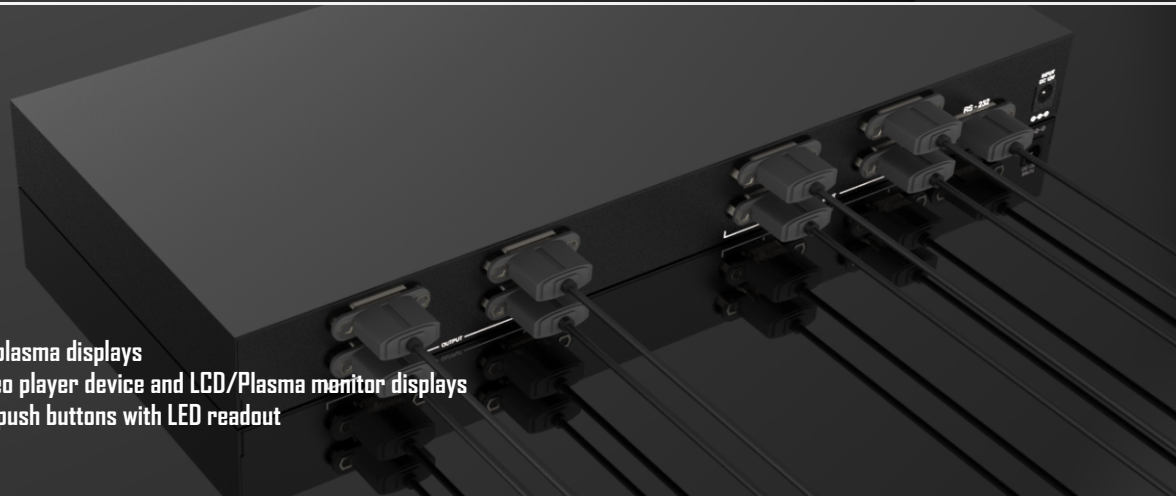

Input : 4x VGA(RGBHV)

Output : 4x VGA(RGBHV)