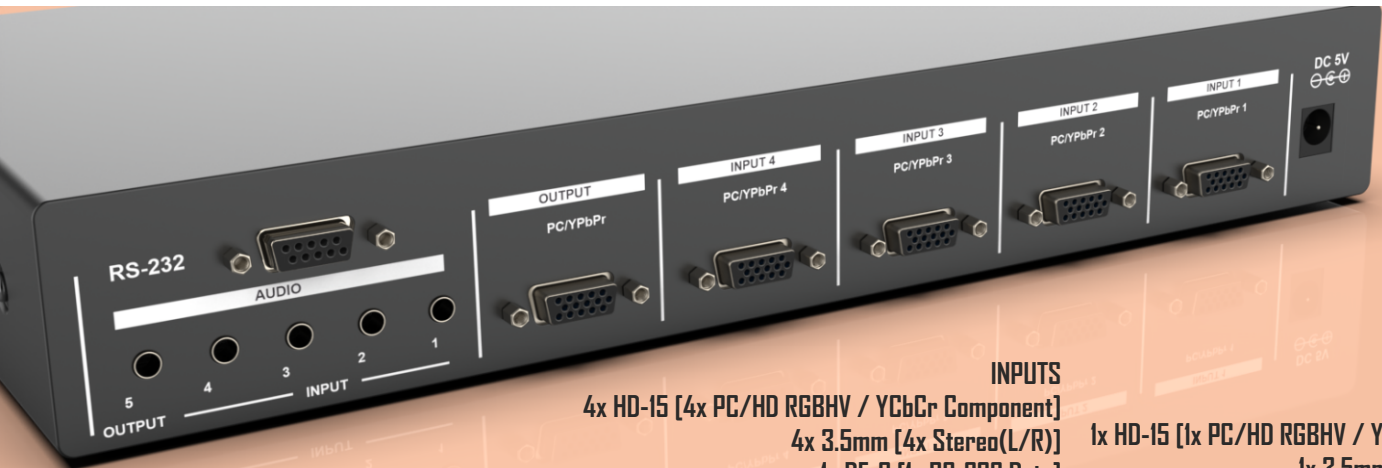

DESCRIPTION

Cypress nT14FX03 PC/HDTV is perfect solution for switching between various PC/HDTV sources such as PCs, DVD... to share one display monitor, TV or projector with resolution up to WUXGA/1080p.

SPECIFICATION

Input	: 4x HD-15 [4x PC/HD RGBHV / YCbCr Component] 4x 3.5mm [4x Stereo(L/R)] 1x DE-9 [1x RS-232 Data]
Output	: 1x HD-15 [1x PC/HD RGBHV / YCbCr Component] 1x 3.5mm [1x Stereo(L/R)]
Pass through ports	: 1x IR Extender (3.5mm) 1x IR Blaster (3.5mm) 1x RS-232 (9-pin D-sub)
PSU:	: 5V/1A
Dimensions	: 292mm [W] x 73mm [D] x 44mm [H]
Net weight	: 1500g

INPUTS
4x HD-15 [4x PC/HD RGBHV / YCbCr Component]
4x 3.5mm [4x Stereo(L/R)]
1x DE-9 [1x RS-232 Data]

OUTPUTS
1x HD-15 [1x PC/HD RGBHV / YCbCr Component]
1x 3.5mm [1x Stereo(L/R)]

PC resolutions support
(1600x 1200) and (1920x1200)
HDTV resolutions support
480i, 576i, 480p, 576p, 720p, 1080i and 1080p