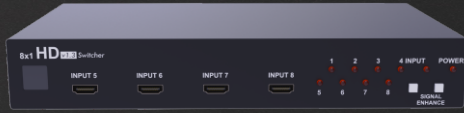

## DESCRIPTION

This splitter is a high performance HDMI switcher with remote control. It allows your various HDMI sources to share one HDTV display. Simply press a button to select your desired HDMI source to be displayed on the HDTV.

## SPECIFICATION

Input Port	:	8 x HDMI
Output Port	:	1 x HDMI
HDMI Compliance	:	HDMI 1.3 (DVI 1.0)
HDCP Compliance	:	HDCP 1.1
Input Signal Types	:	1080p
Output Signal Type	:	1080p
Maximum Input	:	1080p
Maximum Output	:	1080p
Power Supply	:	5V/1.2A
Chassis Material	:	Metal
Chassis Color	:	Black
Dimensions (W×H×D)	:	280 mm x 101 mm x 44 mm
Weight	:	850g

Supports input/output resolution  
 PC : VGA, SVGA, XGA, SXGA, and UXGA (1600 x 1200)  
 & WUXGA (1920x1200)  
 HDTV : 480i 576i 480p, 576p, 720p, 1080i and 1080p

- Signal Enhancement feature allows you to improve signal quality
- after long distance transmission.
- LED indicators.
- Ideal for home theater integrations: