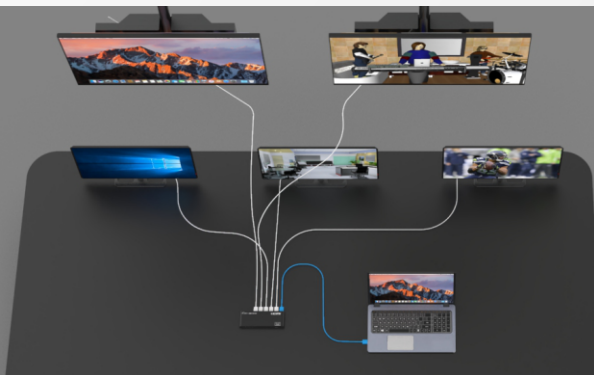

HDMI 5 : 1 SWITCHER ECO

nT14BX01

DESCRIPTION

nT14BX01 is a 5 to 1 switcher , allows 5 HDMI sources to connect to the display and switcher between them, it has IR manual input selection and rs232 function, it supports 4K 60Hz resolution Compatible with the use of a DVI to HDMI adaptor A perfect tool for meeting rooms, training rooms, class room auditorium, huddel rooms

SPECIFICATION

input	: 5 HDMI
output	: 1 HDMI
Control	: front panel/IR/RS232
Power	: DC 5V 1A
size	: 218mm {w} x 78.8mm {d} x 20.5mm {H}
Housing	: powder coated steel
Colour	: black
Resolution	: Up to 4K 30/60Hz
Working Temperature	: 0 to 60c

4K 60Hz

Meeting rooms
Training rooms
Class rooms
Auditoriums

HDCP 1.1 & DVI 1.0

Webpage

Youtube