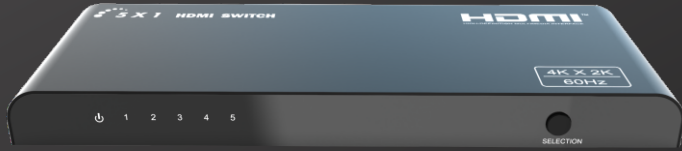

HDMI 5 : 1 SWITCHER ECO

nT14BX01

DESCRIPTION

nT14BX01 is a 5 to 1 switcher , allows 5 HDMI sources to connect to the display and switcher between them, it has IR manual input selection and rs232 function, it supports 4K 60Hz resolution Compatible with the use of a DVI to HDMI adaptor A perfect tool for meeting rooms, training rooms, class room auditorium, huddel rooms

SPECIFICATION

input	: 5 HDMI
output	: 1 HDMI
Control	: front panel/IR/RS232
Power	: DC 5V 1A
size	: 218mm {w} x 78.8mm {d} x 20.5mm {H}
Housing	: powder coated steel
Colour	: black
Resolution	: Up to 4K 30/60Hz
Working Temperature	: 0 to 60c