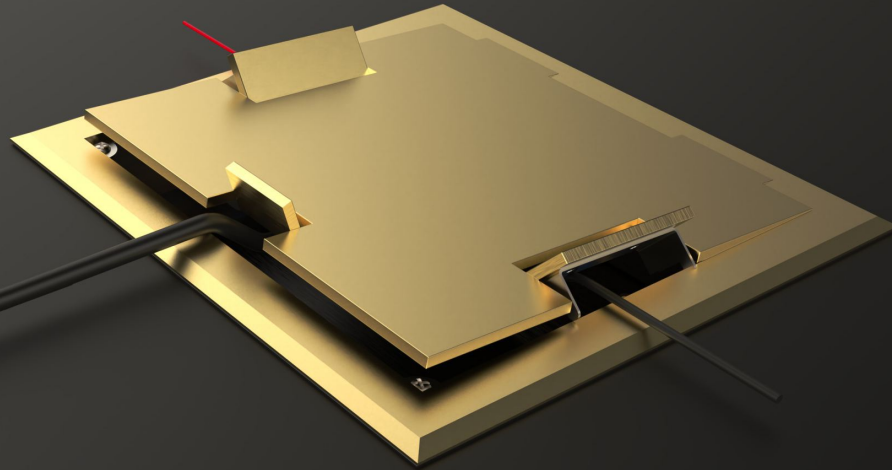

DESCRIPTION

nT9BX04 - is 16 module single door floor box, with elegant brass finish on the top and rugged constructions. Manual Door open with cable outlets for closing the door after connections. Makes connectivity easier, simpler and available where required - Rugged construction makes it more durable to different type of atmospheres . Available in customized depths . Available in various customized combinations of power, data, fiber, video and voice interfaces . Applications of offices, auditorium, exhibition halls, airports, railway stations, banquet halls

nT09BX03 - 16 module single door floor box, is made up of brass, steel and zinc material . It has a brass manual open door with the cable entry outlets. 16 Module space can accommodate 16-20 interfaces depending on the size of the interfaces . Provided with a metal back box for floor mounting - back box can be customized to various depths . Floor cut out size - 210x210 mm, lid size 220x220 mm . Customized Interface choices - 6 Amps Universal power, Hdmi, Vga, Stereo, Xlr, Displayport, TRS, Stereo 3.5 mm, USB, Speakon, Fiber

BRASS FLOOR MOUNT BOX 16 MODULES

nT09BX04

Specification

Material	:	Brass/Zinc	
Opening	:	Manual	
Latch	:	Manual	
No of module	:	16	
Cut out size	:	146mm	
Interfaces to Choose	:	TRS, Stereo 3.5mm, USB, Speakon	, Displayport,
IP rating	:	IP 44	
Color	:	Brass	

With Over 12 Interfaces To Choose For Combinations

- | | | |
|-----------------|---------------|----------------|
| A HDMI | E USB PIGTAIL | I VGA |
| B HDMI XLR TYPE | F RJ45 | J POWER SOCKET |
| C XLR MALE | G RCA | K TELEPHONE |
| D XLR FEMALE | H BNC | L STEREO |