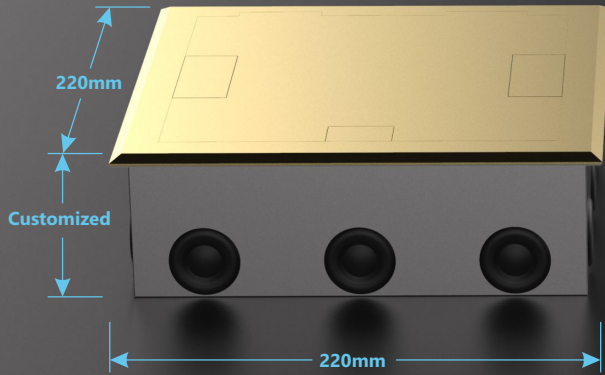

DESCRIPTION

nT9BX04 - is 16 module single door floor box, with elegant brass finish on the top and rugged constructions. Manual Door open with cable outlets for closing the door after connections. Makes connectivity easier, simpler and available where required - Rugged construction makes it more durable to different type of atmospheres . Available in customized depths . Available in various customized combinations of power, data, fiber, video and voice interfaces . Applications of offices, auditorium, exhibition halls, airports, railway stations, banquet halls

nT09BX03 - 16 module single door floor box, is made up of brass, steel and zinc material . It has a brass manual open door with the cable entry outlets. 16 Module space can accommodate 16-20 interfaces depending on the size of the interfaces . Provided with a metal back box for floor mounting - back box can be customized to various depths . Floor cut out size - 210x210 mm, lid size 220x220 mm . Customized Interface choices - 6 Amps Universal power, Hdmi, Vga, Stereo, Xlr, Displayport, TRS, Stereo 3.5 mm, USB, Speakon, Fiber

BRASS FLOOR MOUNT BOX 16 MODULES

nT09BX04

Specification

Material	:	Brass/Zinc	
Opening	:	Manual	
Latch	:	Manual	
No of module	:	16	
Cut out size	:	146mm	
Interfaces to Choose	:	TRS, Stereo 3.5mm, USB, Speakon	, Displayport,
IP rating	:	IP 44	
Color	:	Brass	