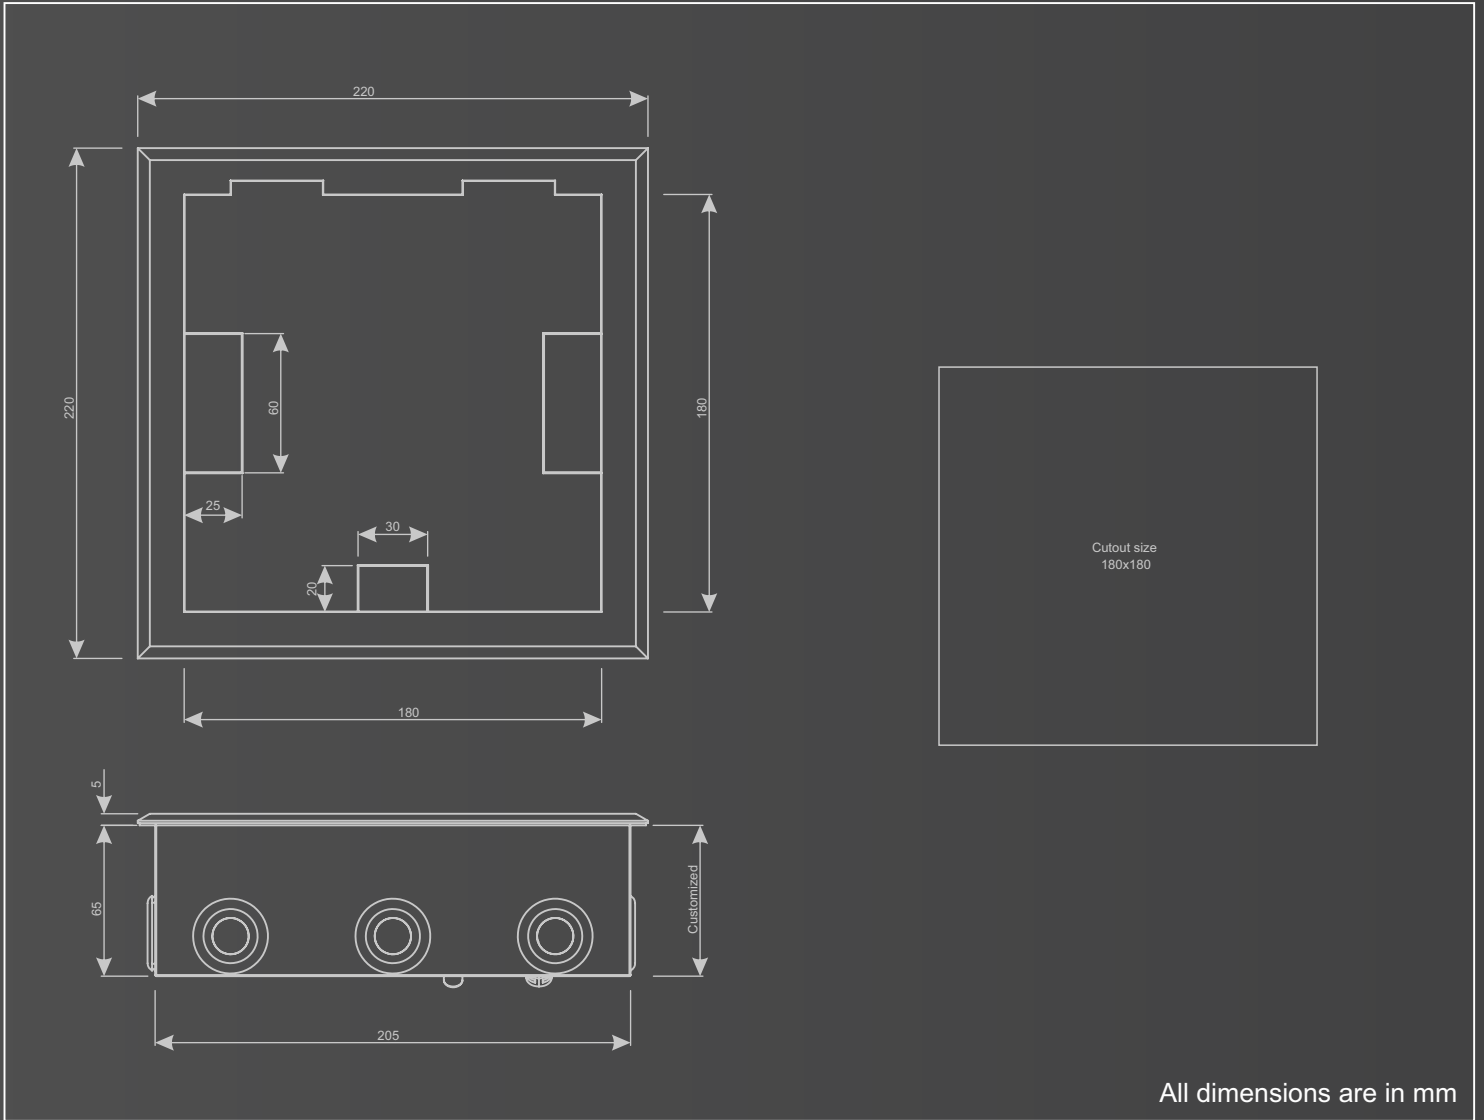

BRASS FLOOR MOUNT BOX 16 MODULES

nT09BX04

www.ntindia.net