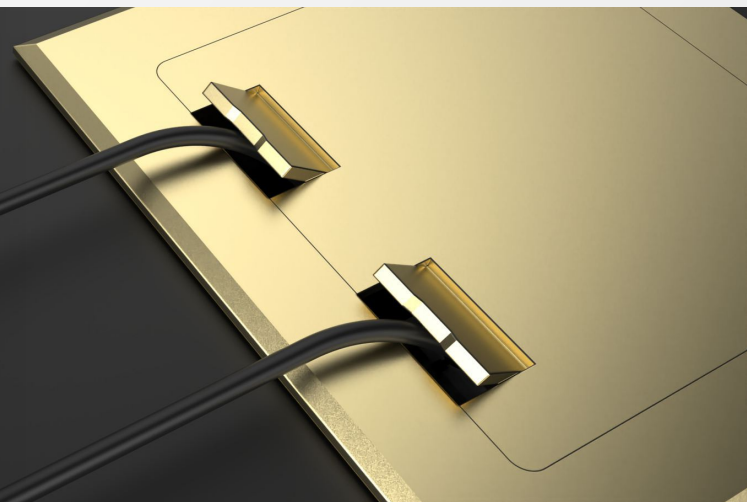

DESCRIPTION

nT9BX03 - is 4 module single door floor box, with elegant brass finish on the top and rugged constructions. Manual Door open with cable outlets for closing the door after connections. Makes connectivity easier, simpler and available where required - Rugged construction makes it more durable to different type of atmospheres . Available in customized depths . Available in various customized combinations of power, data, video and voice interfaces. Applications of ces , auditorium , exhibition halls , airports , railwaystations , banquet halls

nT09BX03 - 4 module single door floor box, is made up of brass , steel and zinc material . It has a brass manual open door with the cable entry outlets. 4 Module space can accommodate 4-5 interfaces depending on the size of the interfaces . Provided with a metal back box for floor mounting - back box can be customized to various depths . Floor cut out size - 110x110 mm , lid size 120x120 mm . Customized Interface choices - 6 Amps Universal power , Hdmi , Vga, Stereo , Xlr , Displayport , TRS ,Stereo 3.5 mm , USB ,Speakon

Specification

Material	:	Brass/Zinc	
Opening	:	Manual	
Latch	:	Manual	
No of module	:	4(2+2)	
Cut out size	:	146mm	
Interfaces to Choose	:	TRRS, Stereo 3.5mm, USB, Speakon, Displayport,	
IP rating	:	IP 44	
Color	:	Brass	

With Over 12 Interfaces To Choose For Combinations

A HDMI	E USB PIGTAIL	I VGA
B HDMI XLR TYPE	F RJ45	J POWER SOCKET
C XLR MALE	G RCA	K TELEPHONE
D XLR FEMALE	H BNC	L STEREO

Slope Plate Plugging

Depth - 85mm
Metal Bottom
Door can be closed
Customized Interfaces