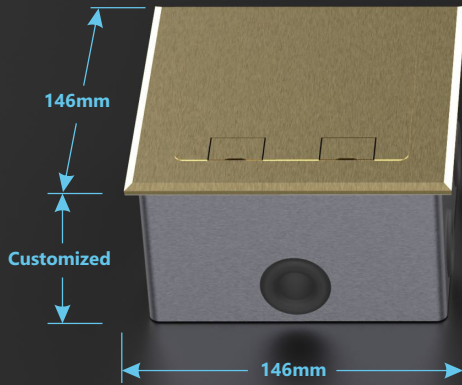

DESCRIPTION

nT9BX03 - is 4 module single door floor box, with elegant brass finish on the top and rugged constructions. Manual Door open with cable outlets for closing the door after connections. Makes connectivity easier, simpler and available where required - Rugged construction makes it more durable to different type of atmospheres . Available in customized depths . Available in various customized combinations of power, data, video and voice interfaces. Applications of ces , auditorium , exhibition halls , airports , railwaystations , banquet halls

nT09BX03 - 4 module single door floor box, is made up of brass , steel and zinc material . It has a brass manual open door with the cable entry outlets. 4 Module space can accommodate 4-5 interfaces depending on the size of the interfaces . Provided with a metal back box for floor mounting - back box can be customized to various depths . Floor cut out size - 110x110 mm , lid size 120x120 mm . Customized Interface choices - 6 Amps Universal power , Hdmi , Vga, Stereo , Xlr , Displayport , TRS ,Stereo 3.5 mm , USB ,Speakon

Specification

Material	:	Brass/Zinc	
Opening	:	Manual	
Latch	:	Manual	
No of module	:	4(2+2)	
Cut out size	:	146mm	
Interfaces to Choose	:	TRRS, Stereo 3.5mm, USB, Speakon, Displayport,	
IP rating	:	IP 44	
Color	:	Brass	

With Over 12 Interfaces To Choose For Combinations

A HDMI	E USB PIGTAIL	I VGA
B HDMI XLR TYPE	F RJ45	J POWER SOCKET
C XLR MALE	G RCA	K TELEPHONE
D XLR FEMALE	H BNC	L STEREO

Slope Plate Plugging

Depth - 85mm
Metal Bottom
Door can be closed
Customized Interfaces