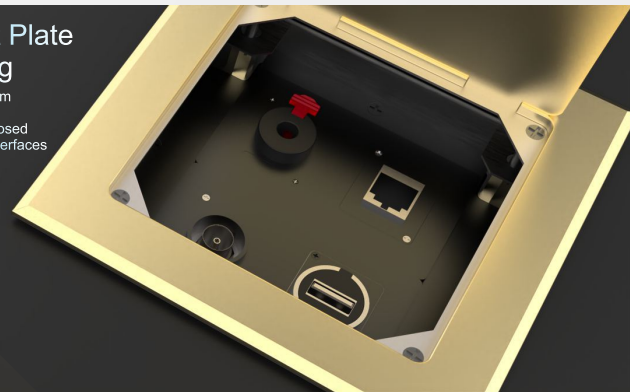

Straight Plate Plugging

Depth - 105mm
Metal Bottom
Door can be closed
Customized Interfaces