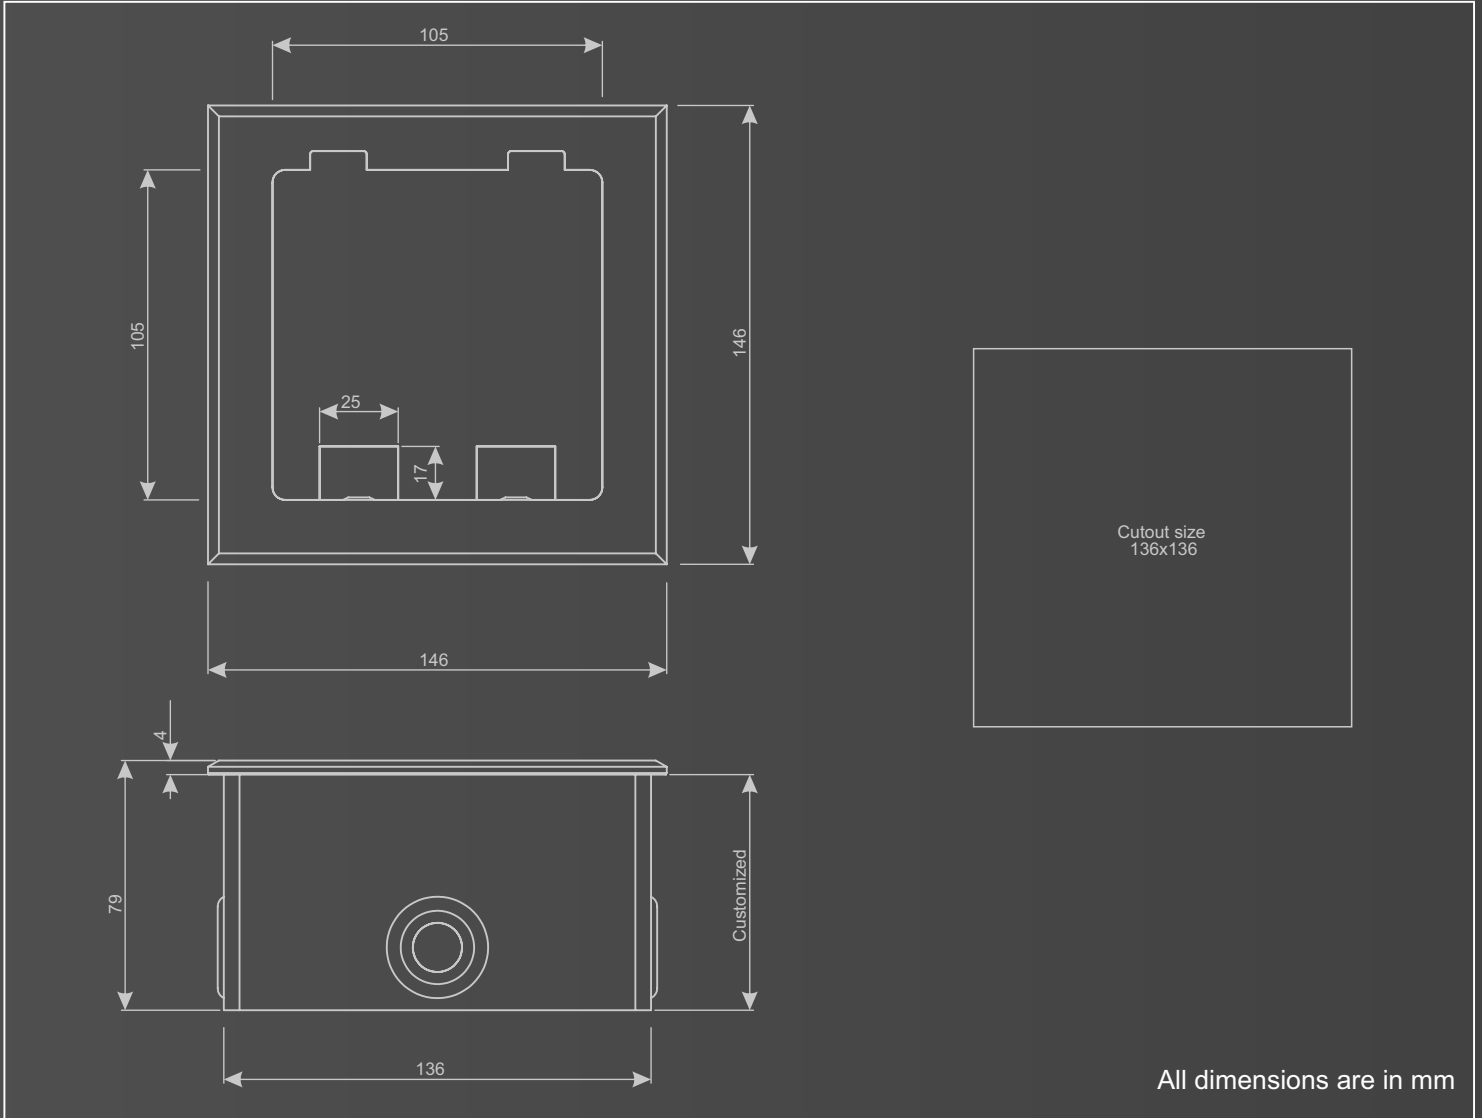

BRASS FLOOR MOUNT BOX 4 MODULES

nT09BX03

www.ntindia.net