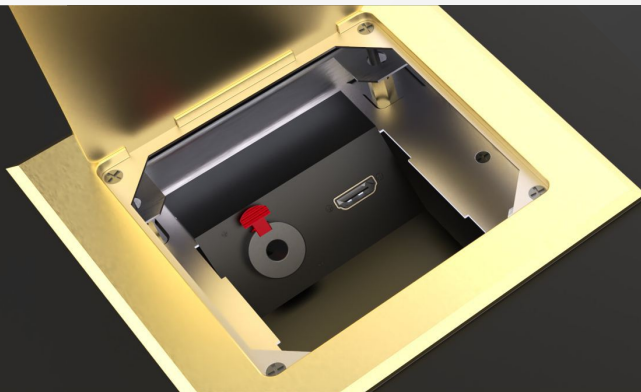

DESCRIPTION

nT9BX03 - is 4 module single door floor box, with elegant brass finish on the top and rugged constructions. Manual Door open with cable outlets for closing the door after connections. Makes connectivity easier, simpler and available where required - Rugged construction makes it more durable to different type of atmospheres . Available in customized depths . Available in various customized combinations of power, data, video and voice interfaces. Applications of ces , auditorium , exhibition halls , airports , railwaystations , banquet halls

nT09BX03 - 4 module single door floor box, is made up of brass , steel and zinc material . It has a brass manual open door with the cable entry outlets. 4 Module space can accommodate 4-5 interfaces depending on the size of the interfaces . Provided with a metal back box for floor mounting - back box can be customized to various depths . Floor cut out size - 110x110 mm , lid size 120x120 mm . Customized Interface choices - 6 Amps Universal power , Hdmi , Vga, Stereo , Xlr , Displayport , TRS ,Stereo 3.5 mm , USB ,Speakon

Specification

Material	:	Brass/Zinc	
Opening	:	Manual	
Latch	:	Manual	
No of module	:	4(2+2)	
Cut out size	:	146mm	
Interfaces to Choose	:	TRRS, Stereo 3.5mm, USB, Speakon, Displayport,	
IP rating	:	IP 44	
Color	:	Brass	

With Over 12 Interfaces To Choose For Combinations

A HDMI	E USB PIGTAIL	I VGA
B HDMI XLR TYPE	F RJ45	J POWER SOCKET
C XLR MALE	G RCA	K TELEPHONE
D XLR FEMALE	H BNC	L STEREO

Slope Plate Plugging

Depth - 85mm
Metal Bottom
Door can be closed
Customized Interfaces