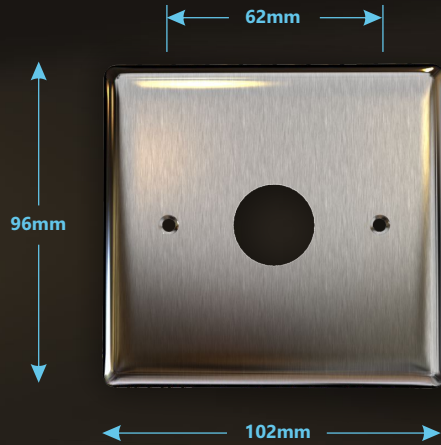

BRUSHED METAL

MATT BLACK

MATT WHITE

DESCRIPTION

nT09AX01 is a 2 module av stainless steel wall plate , suitable for standard 2 module back box . The plate is chamfered at the edges to give the seamless finish with the wall . Different customised cut out combinations of Dp,hdmi , dvi , vga , sdi , rca , stereo , xlr , phono , rj 45 , rj 11 , fiber optic , usb , power , push button switch can be provided . Available in 3 beautiful finishes - Stainless Steel - hair line finish , Powder coated matt black , Powder coated matt white . The wall plates are provided with and without the interfaces - depending up on customer requirement . Suitable for av , network and security and control integration projects .

nT09AX01 is made up of stainless steel - ss 304 grade . Compatible with all standard 2 module gang box size w 104 x h 98 mm . Screw hole pitch 62.5 mm . Screw hole od 4 mm . Plate Thickness : 1.2 mm , Customised cut out combinations available Dp ,Hdmi , dvi , vga , sdi , rca , stereo , xlr , phono , rj 45 , rj 11 , fiber optic , usb , power , push button switch Available in 3 beautiful finishes - Stainless Steel - hair line finish , Powder coated matt black , Powder coated matt white .

Specification

Material	: Stainless steel ss 304
Thickness	: 1.2mm
Plate size	: 104 x 98 mm(w x h)
Screw hole pitch	: 65.5mm
Screw hole od	: 4mm
Color	: SS - Hair line finish, matt black, matt white
Cutouts	: Dp, Hdmi, dvi, vga, sdi, rca, stereo, xlr, phono, rj 45, rj 11, fiber optic, usb, power, push, button switch