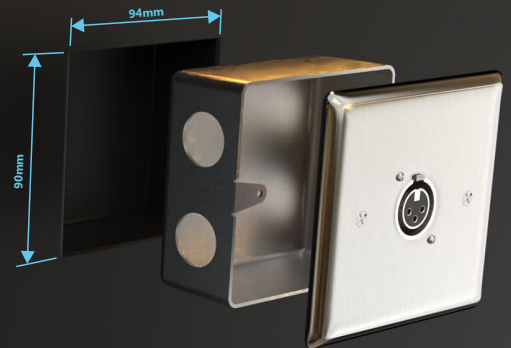

Available in Brushed metal,
Matt White & Black Color

Suitable for 2 Module Plastic
& Metal Box