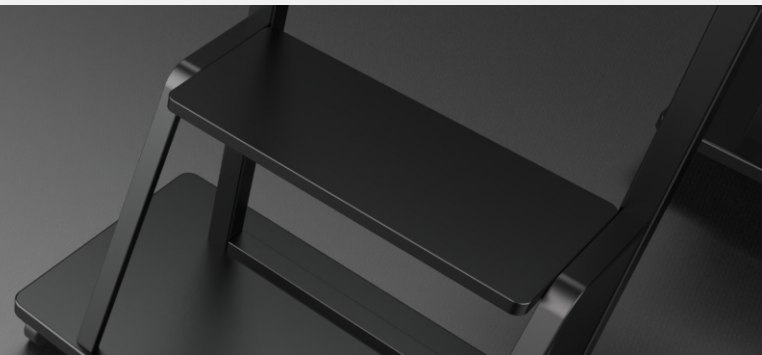

With Storage Space