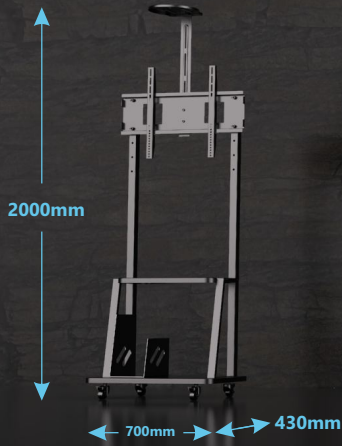

DESCRIPTION

nT7DD02H Interact AV cart, suitable for display panel up to 65 Kgs - with max vesa 600 x 400 mm - suitable for 42 - 65 " displays and interactive panels . With 1 shelf and a camera shelf . The cart has a big base at bottom which can be used for keeping computer or any other equipments . The cart is simple to assemble and best suitable for interactive panels . Available in Black and white colour . With sleek and small packing it is easy to carry and transport the cart.Suitable for Conference rooms , Huddel rooms , Training rooms, Educational , Hospital , Reception and digital signage applications

nT7DD02H Interact AV cart is madeup of powder coated cr steel . suitable for display panel up to 65 Kgs - Vesa Suported - 200x200 , 200x400 , 300x300 , 400x400 , 600x400 mm - suitable for 42 - 65 " displays and interactive panels . 1 Large shelf and 1 camera shelf available . Cable management through the tube . Bottom base for varous equipments . Available in Black and white colour .

Specification

Material	:	Powder coated ms steel
Material thickness	:	2 mm
Weight capacity	:	65kgs
Height	:	2007mm
Vesa	:	200x200mm,200x400mm,300x300mm, 400x400mm,600x400mm
Shelf	:	1(541 x 282mm)
Camera shelf	:	1(253mmx269mm)
Caster wheels	:	M10
Base size	:	696mmx428mm
Cable management	:	Yes
Color	:	Black/White