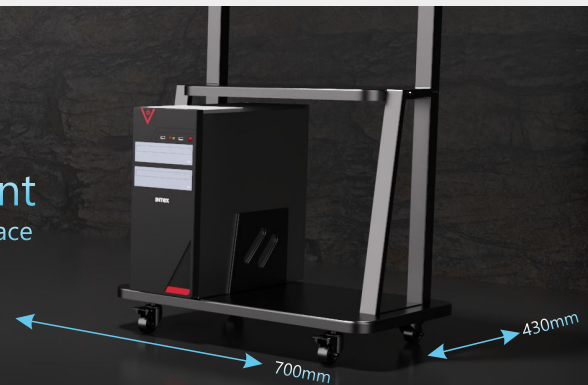

DESCRIPTION

nT7DD02H Interact AV cart, suitable for display panel up to 65 Kgs - with max vesa 600 x 400 mm - suitable for 42 - 65 " displays and interactive panels . With 1 shelf and a camera shelf . The cart has a big base at bottom which can be used for keeping computer or any other equipments . The cart is simple to assemble and best suitable for interactive panels . Available in Black and white colour . With sleek and small packing it is easy to carry and transport the cart.Suitable for Conference rooms , Huddel rooms , Training rooms, Educational , Hospital , Reception and digital signage applications

nT7DD02H Interact AV cart is madeup of powder coated cr steel . suitable for display panel up to 65 Kgs - Vesa Suported - 200x200 , 200x400 , 300x300 , 400x400 , 600x400 mm - suitable for 42 - 65 " displays and interactive panels . 1 Large shelf and 1 camera shelf available . Cable management through the tube . Bottom base for varous equipments . Available in Black and white colour .

Specification

Material	:	Powder coated ms steel
Material thickness	:	2 mm
Weight capacity	:	65kgs
Height	:	2007mm
Vesa	:	200x200mm,200x400mm,300x300mm, 400x400mm,600x400mm
Shelf	:	1(541 x 282mm)
Camera shelf	:	1(253mmx269mm)
Caster wheels	:	M10
Base size	:	696mmx428mm
Cable management	:	Yes
Color	:	Black/White

Interact Series Cart

With Cable Routing and Camera Mount

Camera
Mount

CPU Mount
With Storage Space

Webpage

Youtube