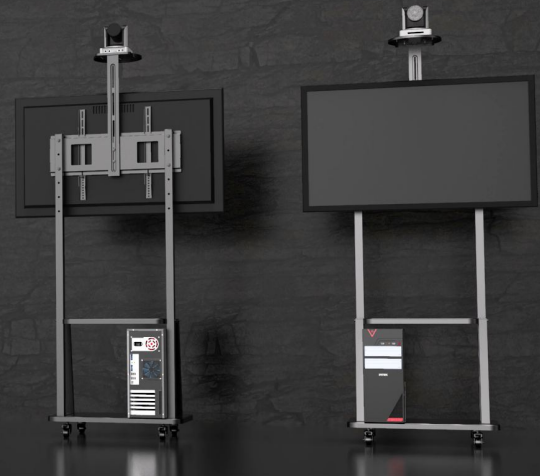

Interact Series Cart

With Cable Routing and Camera Mount

Camera
Mount