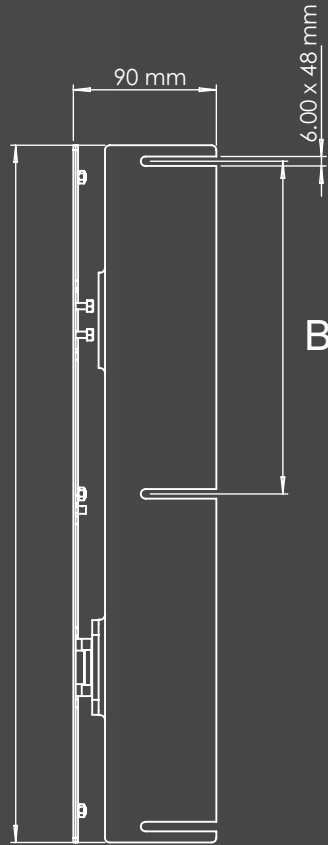

A

LANDSCAPE

PART NO	SIZE	A (mm)	B (mm)	MIN DEPTH (mm)	MAX DEPTH (mm)
nT07DA19-32L	32"	438	209	133.5	153
nT07DA19-43L	43"	558	269	116.5	149.5
nT07DA19-49L	49"	634	261	114.5	137.5
nT07DA19-50L	50"	643	271.5	116.5	120
nT07DA19-55L	55"	705	302.5	94.5	121.5
nT07DA19-58L	58"	748	324	117.5	119
nT07DA19-65L	65"	837	368.5	95	121

All dimensions are in mm