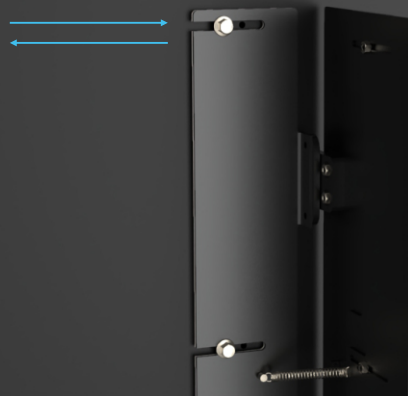

DEPTH ADJUSTMENT

SIDE ADJUSTMENT