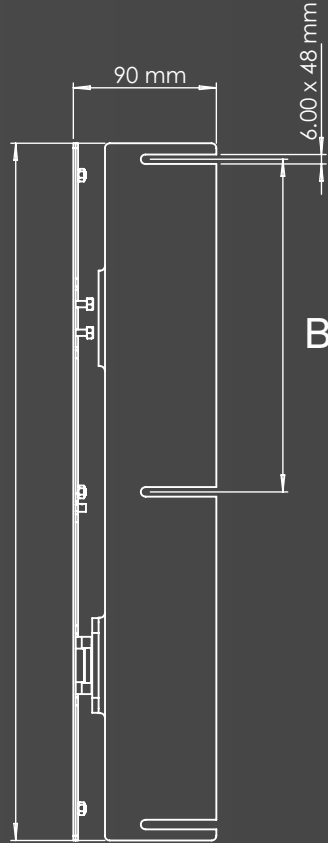

DESCRIPTION

nT07DA19 The mask series is a wall mount with side covers for displays . The mask series provides the perfect touch to the aesthetics of the interior – it avoids the visibility of the back side cables and mount from the sides – making it seamless from the wall . The mount is provided with a display mount and the suitable side covers . The mount is designed for each size of display ranging from 32" to 65" . The side covers are designed with micro adjustments to make it versatile for different thickness / depth of displays . The side covers are designed for easy adjustment , easy installation and ease of removing and mounting the display . Available in portrait and landscape variants . Available color Black . Applications reception , board room , meeting room , digital signage , retail , education

Specification

Material	: Powder coated Steel and aluminum
Material thickness	: 1.5mm
Orientation	: Landscape / portrait
color	: Black
Side cover height	: 32"-(438L , 732P),43"-(557.7L , 953P),49"-(634.5L , 1092P), 50"-(642.9L,1116P),55"-(704.8L,1225.5P),58"-(748L, 1291P), 68"-(827.9L, 1442P) mm
Side cover min depth	: 32"-133.5,43"-116.5,49"-114.5,50"-116.5,55"-94.5,58"-117.5,65"-94 (L,P)
Side cover max depth	: 32"-153,43"-149.5,49"-137.5,50"-120,55"-121.5,58"-119,65"-121, (L,P)
Weight capacity	: Up to 50 Kgs
Vesa	: 32"-200×200,43"-400×400,49"-600×400,50"-600×400, 50"-600×400,55"-600×400,58"-600×400,65"-800×400

All dimensions are in mm

DEPTH ADJ.

A

PORTRAIT

PART NO	SIZE	A (mm)	B (mm)	MIN DEPTH (mm)	MAX DEPTH (mm)
nT07DA19-32P	32"	732	356	133.5	153
nT07DA19-43P	43"	953	214.5 <small>(4SLOTS)</small>	116.5	149.5
nT07DA19-49P	49"	1095	219 <small>(4SLOTS)</small>	114.5	137.5
nT07DA19-50P	50"	1116	508	116.5	120
nT07DA19-55P	55"	1225.5	562.5	94.5	121.5
nT07DA19-58P	58"	1291	595.5	117.5	119
nT07DA19-65P	65"	1442	671	95	121

All dimensions are in mm

AVAILABLE FOR SIZES
FROM 200 X 200 TO 800 X 400

All dimensions are in mm