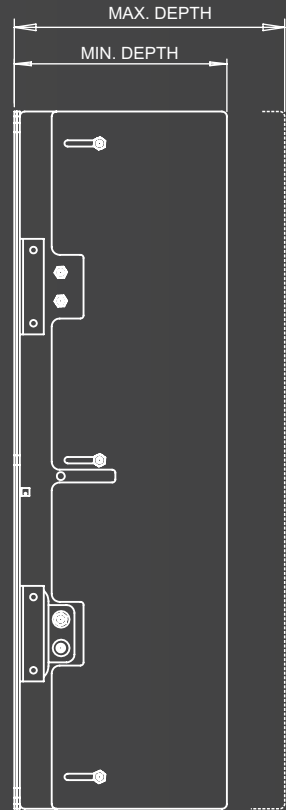

A

LANDSCAPE

PART NO	SIZE	A (mm)	B (mm)	MIN DEPTH (mm)	MAX DEPTH (mm)
nT07DA19-32L	32"	438	209	133.5	153
nT07DA19-43L	43"	558	269	116.5	149.5
nT07DA19-49L	49"	634	261	114.5	137.5
nT07DA19-50L	50"	643	271.5	116.5	120
nT07DA19-55L	55"	705	302.5	94.5	121.5
nT07DA19-58L	58"	748	324	117.5	119
nT07DA19-65L	65"	837	368.5	95	121

All dimensions are in mm