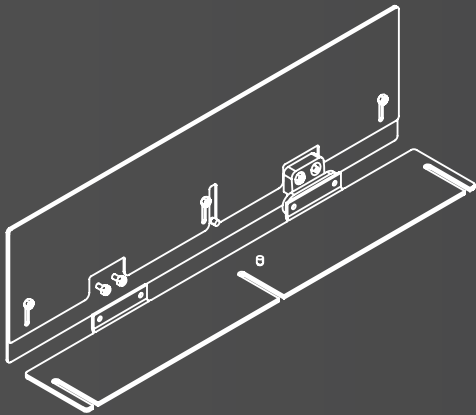

DESCRIPTION

nT07DA19 The mask series is a wall mount with side covers for displays . The mask series provides the perfect touch to the aesthetics of the interior – it avoids the visibility of the back side cables and mount from the sides – making it seamless from the wall . The mount is provided with a display mount and the suitable side covers . The mount is designed for each size of display ranging from 32" to 65" . The side covers are designed with micro adjustments to make it versatile for different thickness / depth of displays . The side covers are designed for easy adjustment , easy installation and ease of removing and mounting the display . Available in portrait and landscape variants . Available color Black . Applications reception , board room , meeting room , digital signage , retail , education

DEPTH ADJUSTMENT

SIDE ADJUSTMENT

Webpage

Youtube

A

LANDSCAPE

PART NO	SIZE	A (mm)	B (mm)	MIN DEPTH (mm)	MAX DEPTH (mm)
nT07DA19-32L	32"	438	209	133.5	153
nT07DA19-43L	43"	558	269	116.5	149.5
nT07DA19-49L	49"	634	261	114.5	137.5
nT07DA19-50L	50"	643	271.5	116.5	120
nT07DA19-55L	55"	705	302.5	94.5	121.5
nT07DA19-58L	58"	748	324	117.5	119
nT07DA19-65L	65"	837	368.5	95	121

All dimensions are in mm

DEPTH ADJ.

A

PORTRAIT

PART NO	SIZE	A (mm)	B (mm)	MIN DEPTH (mm)	MAX DEPTH (mm)
nT07DA19-32P	32"	732	356	133.5	153
nT07DA19-43P	43"	953	214.5 <small>(4SLOTS)</small>	116.5	149.5
nT07DA19-49P	49"	1095	219 <small>(4SLOTS)</small>	114.5	137.5
nT07DA19-50P	50"	1116	508	116.5	120
nT07DA19-55P	55"	1225.5	562.5	94.5	121.5
nT07DA19-58P	58"	1291	595.5	117.5	119
nT07DA19-65P	65"	1442	671	95	121

All dimensions are in mm

AVAILABLE FOR SIZES
FROM 200 X 200 TO 800 X 400

All dimensions are in mm