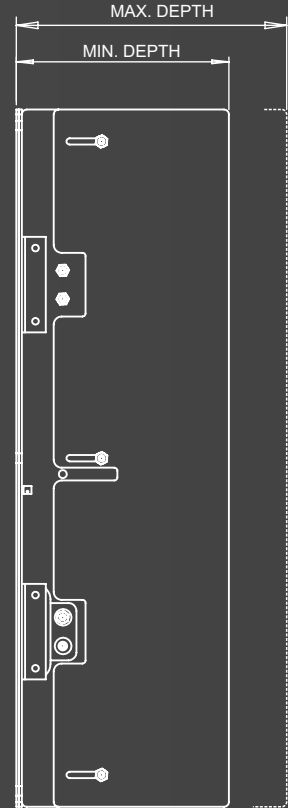

DESCRIPTION

nT07DA19 The mask series is a wall mount with side covers for displays . The mask series provides the perfect touch to the aesthetics of the interior – it avoids the visibility of the back side cables and mount from the sides – making it seamless from the wall . The mount is provided with a display mount and the suitable side covers . The mount is designed for each size of display ranging from 32" to 65" . The side covers are designed with micro adjustments to make it versatile for different thickness / depth of displays . The side covers are designed for easy adjustment , easy installation and ease of removing and mounting the display . Available in portrait and landscape variants . Available color Black . Applications reception , board room , meeting room , digital signage , retail , education

DEPTH ADJUSTMENT

SIDE ADJUSTMENT

Webpage

Youtube

A

LANDSCAPE

PART NO	SIZE	A (mm)	B (mm)	MIN DEPTH (mm)	MAX DEPTH (mm)
nT07DA19-32L	32"	438	209	133.5	153
nT07DA19-43L	43"	558	269	116.5	149.5
nT07DA19-49L	49"	634	261	114.5	137.5
nT07DA19-50L	50"	643	271.5	116.5	120
nT07DA19-55L	55"	705	302.5	94.5	121.5
nT07DA19-58L	58"	748	324	117.5	119
nT07DA19-65L	65"	837	368.5	95	121

All dimensions are in mm

DEPTH ADJ.

A

PORTRAIT

PART NO	SIZE	A (mm)	B (mm)	MIN DEPTH (mm)	MAX DEPTH (mm)
nT07DA19-32P	32"	732	356	133.5	153
nT07DA19-43P	43"	953	214.5 <small>(4SLOTS)</small>	116.5	149.5
nT07DA19-49P	49"	1095	219 <small>(4SLOTS)</small>	114.5	137.5
nT07DA19-50P	50"	1116	508	116.5	120
nT07DA19-55P	55"	1225.5	562.5	94.5	121.5
nT07DA19-58P	58"	1291	595.5	117.5	119
nT07DA19-65P	65"	1442	671	95	121

All dimensions are in mm

AVAILABLE FOR SIZES
FROM 200 X 200 TO 800 X 400

All dimensions are in mm