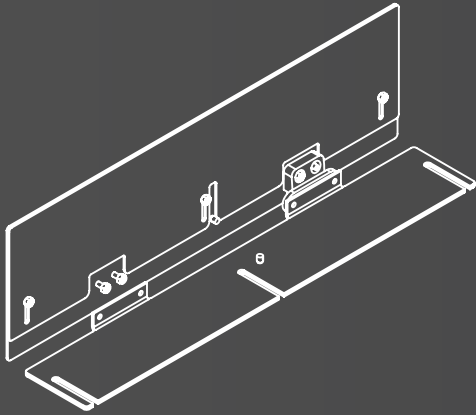

DESCRIPTION

nT07DA19 The mask series is a wall mount with side covers for displays . The mask series provides the perfect touch to the aesthetics of the interior – it avoids the visibility of the back side cables and mount from the sides – making it seamless from the wall . The mount is provided with a display mount and the suitable side covers . The mount is designed for each size of display ranging from 32" to 65" . The side covers are designed with micro adjustments to make it versatile for different thickness / depth of displays . The side covers are designed for easy adjustment , easy installation and ease of removing and mounting the display . Available in portrait and landscape variants . Available color Black . Applications reception , board room , meeting room , digital signage , retail , education

DEPTH ADJUSTMENT

SIDE ADJUSTMENT

Webpage

Youtube

A

LANDSCAPE

PART NO	SIZE	A (mm)	B (mm)	MIN DEPTH (mm)	MAX DEPTH (mm)
nT07DA19-32L	32"	438	209	133.5	153
nT07DA19-43L	43"	558	269	116.5	149.5
nT07DA19-49L	49"	634	261	114.5	137.5
nT07DA19-50L	50"	643	271.5	116.5	120
nT07DA19-55L	55"	705	302.5	94.5	121.5
nT07DA19-58L	58"	748	324	117.5	119
nT07DA19-65L	65"	837	368.5	95	121

All dimensions are in mm

DEPTH ADJ.

A

PORTRAIT

PART NO	SIZE	A (mm)	B (mm)	MIN DEPTH (mm)	MAX DEPTH (mm)
nT07DA19-32P	32"	732	356	133.5	153
nT07DA19-43P	43"	953	214.5 <small>(4SLOTS)</small>	116.5	149.5
nT07DA19-49P	49"	1095	219 <small>(4SLOTS)</small>	114.5	137.5
nT07DA19-50P	50"	1116	508	116.5	120
nT07DA19-55P	55"	1225.5	562.5	94.5	121.5
nT07DA19-58P	58"	1291	595.5	117.5	119
nT07DA19-65P	65"	1442	671	95	121

All dimensions are in mm

AVAILABLE FOR SIZES
FROM 200 X 200 TO 800 X 400

All dimensions are in mm