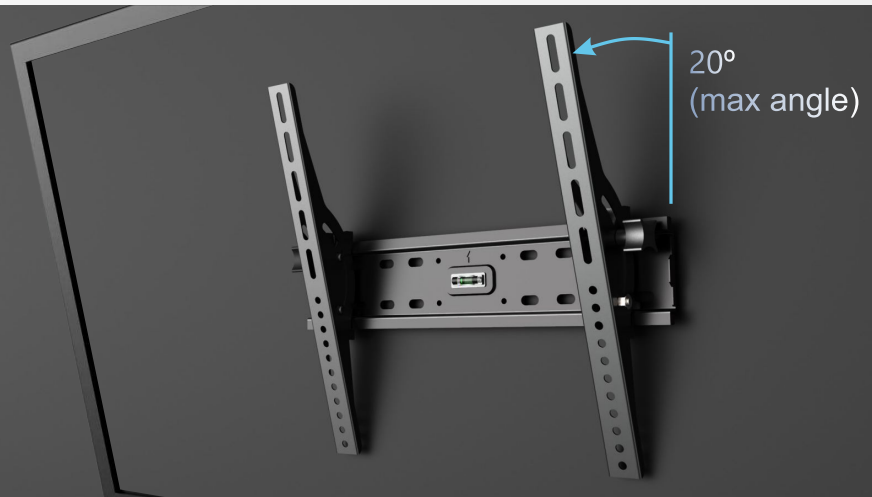

Specification

Material	: Powder coated ms steel
Display size	: A-32-55"/B-42-70"/C32-55"/D=42"-70"
Weight	: A-50 kgs/B-50 kgs/C-35 kgs/D-35 kgs
Vesa	: A-C-200x200,200x400,400x400 B-D-200x200x400x400,600x400
Angle adjustments	: 12 deg up/12 deg down
Depth	: A/B-mm,C/D-mm
Plate size	: A-mmxmm,B-mmxmm,C-mmxmm,D-mmxmm,
Color	: Black
Knob material	: ABS plastic

Angular Tilt Adjustments

Inbuilt Spirit Level Checker

Webpage

Youtube