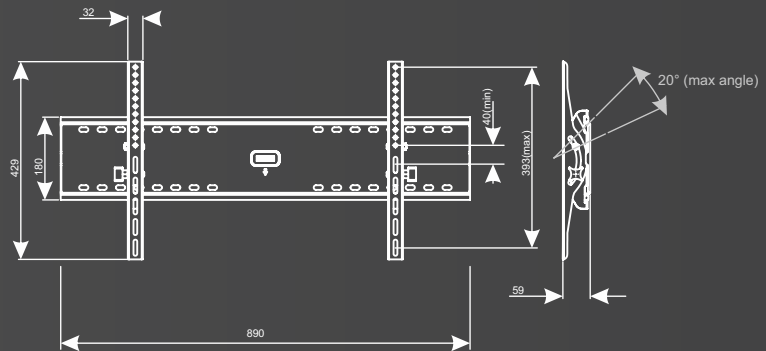

nT07DA03 is made up of powder coated ms steel material -It has 3 parts - wall plate, arm and tilting plate . The mount has 12 degree up and 12 degree down tilting adjustment through the abs knob provided on the arms Water level is provided on the mount to make the installation easy and faster. nT07DA03A supports displays from 32" to 55" -vesa 400x400 and weight capacity up to 50 kgs - it made up of 1.6 mm ms steel . nT07DA03B supports displays from 42" to 70" -vesa 600x400 and weight capacity up to 50 kgs - it made up of 1.6 mm ms steel . nT07DA03C supports displays from 32" to 55" -vesa 400x400 and weight capacity up to 35 kgs - it made up of 1.2 mm ms steel . nT07DA03D supports displays from 42" to 70" -vesa 600x400 and weight capacity up to 35 kgs - it made up of 1.2 mm ms steel .

nT7DA03A
Max VESA 400 x 400
Upto 50 Kg

nT7DA03B
Max VESA 600 x 400
Upto 50 Kg

nT7DA03C
Max VESA 400 x 400
Upto 35 Kg

nT7DA03D
Max VESA 600 x 400
Upto 35 Kg

Specification

Material	: Powder coated ms steel
Display size	: A-32-55"/B-42-70"/C32-55"/D=42"-70"
Weight	: A-50 kgs/B-50 kgs/C-35 kgs/D-35 kgs
Vesa	: A-C-200x200,200x400,400x400 B-D-200x200x400x400,600x400
Angle adjustments	: 12 deg up/12 deg down
Depth	: A/B-mm,C/D-mm
Plate size	: A-mmxmm,B-mmxmm,C-mmxmm,D-mmxmm,
Color	: Black
Knob material	: ABS plastic

Angular Tilt Adjustments

Inbuilt Spirit Level Checker

Webpage

Youtube

nT7DA03C

Max VESA 400 x 400
Upto 35 Kg

nT7DA03D

Max VESA 600 x 400
Upto 35 Kg

All dimensions are in mm

nT7DA03A
Max VESA 400 x 400
Upto 50 Kg

nT7DA03B
Max VESA 600 x 400
Upto 50 Kg

All dimensions are in mm