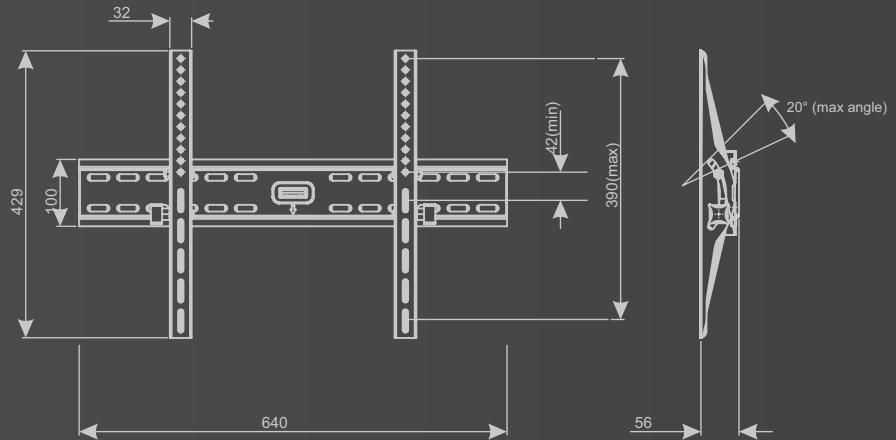

nT07DA03 is made up of powder coated ms steel material -It has 3 parts - wall plate, arm and tilting plate . The mount has 12 degree up and 12 degree down tilting adjustment through the abs knob provided on the arms Water level is provided on the mount to make the installation easy and faster. nT07DA03A supports displays from 32" to 55" -vesa 400x400 and weight capacity up to 50 kgs - it made up of 1.6 mm ms steel . nT07DA03B supports displays from 42" to 70" -vesa 600x400 and weight capacity up to 50 kgs - it made up of 1.6 mm ms steel . nT07DA03C supports displays from 32" to 55" -vesa 400x400 and weight capacity up to 35 kgs - it made up of 1.2 mm ms steel . nT07DA03D supports displays from 42" to 70" -vesa 600x400 and weight capacity up to 35 kgs - it made up of 1.2 mm ms steel .

nT7DA03A
Max VESA 400 x 400
Upto 50 Kg

nT7DA03B
Max VESA 600 x 400
Upto 50 Kg

nT7DA03C
Max VESA 400 x 400
Upto 35 Kg

nT7DA03D
Max VESA 600 x 400
Upto 35 Kg

Specification

Material	: Powder coated ms steel
Display size	: A-32-55"/B-42-70"/C32-55"/D=42"-70"
Weight	: A-50 kgs/B-50 kgs/C-35 kgs/D-35 kgs
Vesa	: A-C-200x200,200x400,400x400 B-D-200x200x400x400,600x400
Angle adjustments	: 12 deg up/12 deg down
Depth	: A/B-mm,C/D-mm
Plate size	: A-mmxmm,B-mmxmm,C-mmxmm,D-mmxmm,
Color	: Black
Knob material	: ABS plastic

Angular Tilt Adjustments

Inbuilt Spirit Level Checker

Webpage

Youtube

nT7DA03C

Max VESA 400 x 400
Upto 35 Kg

nT7DA03D

Max VESA 600 x 400
Upto 35 Kg

All dimensions are in mm

nT7DA03A
Max VESA 400 x 400
Upto 50 Kg

nT7DA03B
Max VESA 600 x 400
Upto 50 Kg

All dimensions are in mm