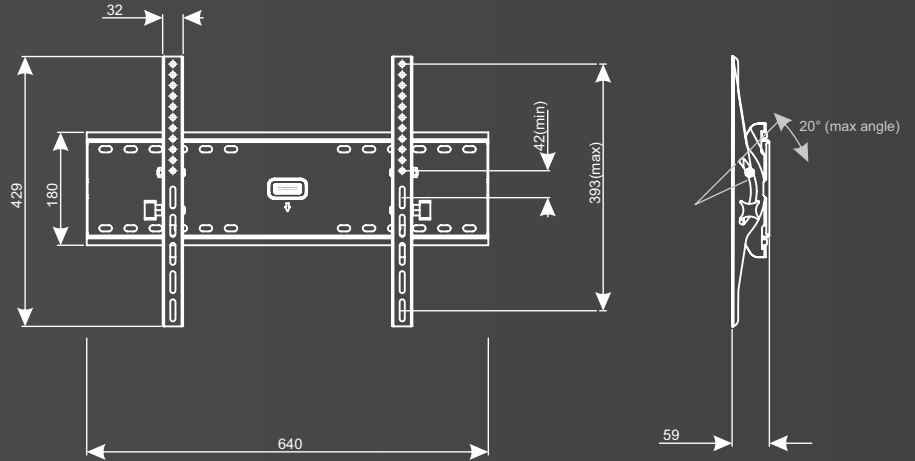

nT07DA03 is made up of powder coated ms steel material -It has 3 parts - wall plate, arm and tilting plate . The mount has 12 degree up and 12 degree down tilting adjustment through the abs knob provided on the arms Water level is provided on the mount to make the installation easy and faster. nT07DA03A supports displays from 32" to 55" -vesa 400x400 and weight capacity up to 50 kgs - it made up of 1.6 mm ms steel . nT07DA03B supports displays from 42" to 70" -vesa 600x400 and weight capacity up to 50 kgs - it made up of 1.6 mm ms steel . nT07DA03C supports displays from 32" to 55" -vesa 400x400 and weight capacity up to 35 kgs - it made up of 1.2 mm ms steel . nT07DA03D supports displays from 42" to 70" -vesa 600x400 and weight capacity up to 35 kgs - it made up of 1.2 mm ms steel .

nT7DA03A
Max VESA 400 x 400
Upto 50 Kg

nT7DA03B
Max VESA 600 x 400
Upto 50 Kg

nT7DA03C
Max VESA 400 x 400
Upto 35 Kg

nT7DA03D
Max VESA 600 x 400
Upto 35 Kg

Specification

Material	: Powder coated ms steel
Display size	: A-32-55"/B-42-70"/C32-55"/D=42"-70"
Weight	: A-50 kgs/B-50 kgs/C-35 kgs/D-35 kgs
Vesa	: A-C-200x200,200x400,400x400 B-D-200x200x400x400,600x400
Angle adjustments	: 12 deg up/12 deg down
Depth	: A/B-mm,C/D-mm
Plate size	: A-mmxmm,B-mmxmm,C-mmxmm,D-mmxmm,
Color	: Black
Knob material	: ABS plastic

Angular Tilt Adjustments

Inbuilt Spirit Level Checker

Webpage

Youtube

nT7DA03C

Max VESA 400 x 400
Upto 35 Kg

nT7DA03D

Max VESA 600 x 400
Upto 35 Kg

All dimensions are in mm

nT7DA03A
Max VESA 400 x 400
Upto 50 Kg

nT7DA03B
Max VESA 600 x 400
Upto 50 Kg

All dimensions are in mm