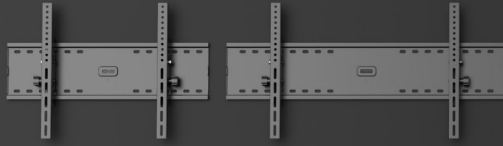

DESCRIPTION

nT07DA03 is a fixed wall mount series for flat and curved display panels -with up and down 12 degree tilting function available in 4 ranges - nT07DA03A suitable for displays from 32" to 55"-vesa 400x400 -weight capacity -50 Kgs . nT07DA03B suitable for displays from 42" to 70"-vesa 600x400 -weight capacity -50 Kgs . nT07DA03C suitable for displays from 32" to 55"-vesa 400x400 -weight capacity -35 Kgs . nT07DA03D suitable for displays from 42" to 70"-vesa 600x400 -weight capacity -35 Kgs . suitable for office, home, reception, digital signage, educational and hospital applications .

nT07DA03 is made up of powder coated ms steel material -It has 3 parts - wall plate, arm and tilting plate . The mount has 12 degree up and 12 degree down tilting adjustment through the abs knob provided on the arms Water level is provided on the mount to make the installation easy and faster. nT07DA03A supports displays from 32" to 55" -vesa 400x400 and weight capacity up to 50 kgs - it made up of 1.6 mm ms steel . nT07DA03B supports displays from 42" to 70" -vesa 600x400 and weight capacity up to 50 kgs - it made up of 1.6 mm ms steel . nT07DA03C supports displays from 32" to 55" -vesa 400x400 and weight capacity up to 35 kgs - it made up of 1.2 mm ms steel . nT07DA03D supports displays from 42" to 70" -vesa 600x400 and weight capacity up to 35 kgs - it made up of 1.2 mm ms steel .

nT7DA03A
Max VESA 400 x 400
Upto 50 Kg

nT7DA03B
Max VESA 600 x 400
Upto 50 Kg

nT7DA03C
Max VESA 400 x 400
Upto 35 Kg

nT7DA03D
Max VESA 600 x 400
Upto 35 Kg

Specification

Material	: Powder coated ms steel
Display size	: A-32-55"/B-42-70"/C32-55"/D=42"-70"
Weight	: A-50 kgs/B-50 kgs/C-35 kgs/D-35 kgs
Vesa	: A-C-200x200,200x400,400x400 B-D-200x200x400x400,600x400
Angle adjustments	: 12 deg up/12 deg down
Depth	: A/B-mm,C/D-mm
Plate size	: A-mmxmm,B-mmxmm,C-mmxmm,D-mmxmm,
Color	: Black
Knob material	: ABS plastic