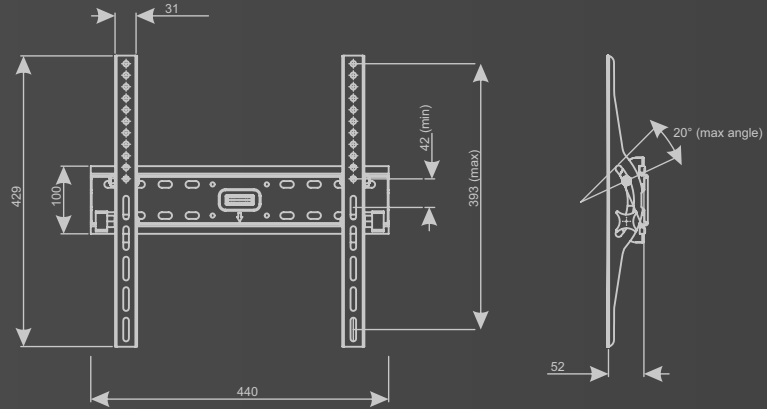

nT07DA03 is made up of powder coated ms steel material -It has 3 parts - wall plate, arm and tilting plate . The mount has 12 degree up and 12 degree down tilting adjustment through the abs knob provided on the arms Water level is provided on the mount to make the installation easy and faster. nT07DA03A supports displays from 32" to 55" -vesa 400x400 and weight capacity up to 50 kgs - it made up of 1.6 mm ms steel . nT07DA03B supports displays from 42" to 70" -vesa 600x400 and weight capacity up to 50 kgs - it made up of 1.6 mm ms steel . nT07DA03C supports displays from 32" to 55" -vesa 400x400 and weight capacity up to 35 kgs - it made up of 1.2 mm ms steel . nT07DA03D supports displays from 42" to 70" -vesa 600x400 and weight capacity up to 35 kgs - it made up of 1.2 mm ms steel .

nT7DA03A
Max VESA 400 x 400
Upto 50 Kg

nT7DA03B
Max VESA 600 x 400
Upto 50 Kg

nT7DA03C
Max VESA 400 x 400
Upto 35 Kg

nT7DA03D
Max VESA 600 x 400
Upto 35 Kg

Specification

Material	: Powder coated ms steel
Display size	: A-32-55"/B-42-70"/C32-55"/D=42"-70"
Weight	: A-50 kgs/B-50 kgs/C-35 kgs/D-35 kgs
Vesa	: A-C-200x200,200x400,400x400 B-D-200x200x400x400,600x400
Angle adjustments	: 12 deg up/12 deg down
Depth	: A/B-mm,C/D-mm
Plate size	: A-mmxmm,B-mmxmm,C-mmxmm,D-mmxmm,
Color	: Black
Knob material	: ABS plastic

Angular Tilt Adjustments

Inbuilt Spirit Level Checker

Webpage

Youtube

nT7DA03C

Max VESA 400 x 400
Upto 35 Kg

nT7DA03D

Max VESA 600 x 400
Upto 35 Kg

All dimensions are in mm

nT7DA03A
Max VESA 400 x 400
Upto 50 Kg

nT7DA03B
Max VESA 600 x 400
Upto 50 Kg

All dimensions are in mm