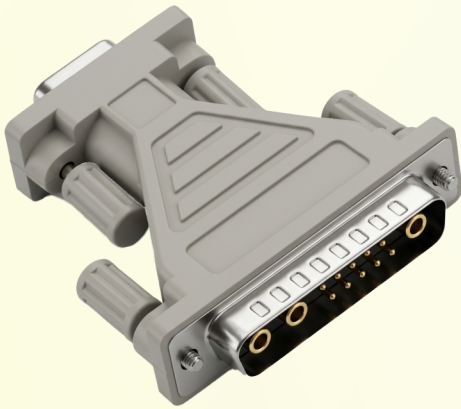

VGA F TO 13W3 ADAPTER

nT03CX07

nT
n - TECH SOLUTIONS
SOLUTIONS FOR GROWTH

DESCRIPTION

nT03CX07 VGA F To 13W3 M Adapter

VGA F to 13W3 M adapter help to connect vga cable to 13w3 port . It has VGA F on side a and 13W3 M on side b . Vga F can be connected to vga male port of cable and 13w3 m can be connected to 13w3 f port of the device . It supports all vga resolutions . The adapter avoids damage to cables and the 13W3 port of the device , supports bidirectional signal . The adapter pins are phosphor bronze and are gold plated . The adapter is dual moulded for longer life and rugged applications . Application medical , defence , instrumentation

VGA F TO 13W3 ADAPTER

nT03CX07

Specification

Connector A	:	VGA Female
Connector B	:	13W3 Male
Housing	:	Dual moulding PVC
Connector Pins	:	Phosphor Bronze
Plating of pins	:	Gold Plating
Resolution supported	:	All VGA Resolutions

Helps protect 13W3 port of device

Resolution Supported All VGA resolutions

Compact and small size for smaller space

Bi-directional

Webpage

Youtube