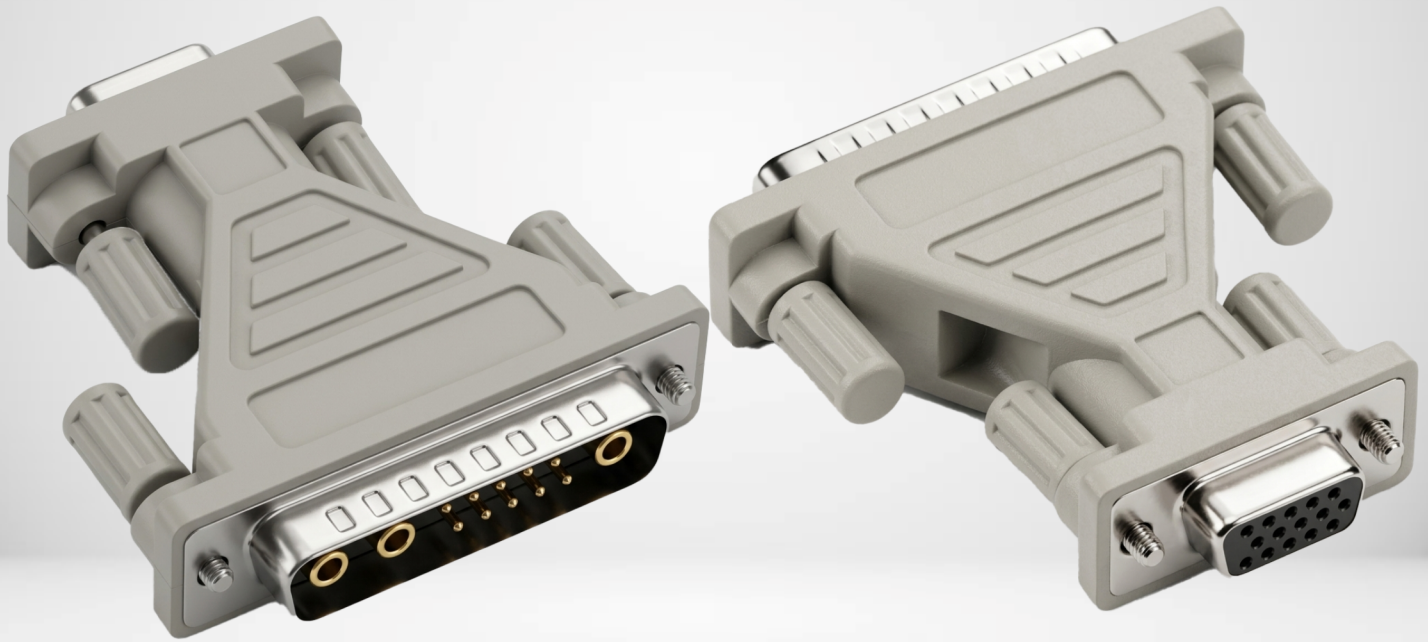

VGA F TO 13W3 ADAPTER

nT03CX07

nT
n - TECH SOLUTIONS
SOLUTIONS FOR GROWTH

DESCRIPTION

nT03CX07 VGA F To 13W3 M Adapter

VGA F to 13W3 M adapter help to connect vga cable to 13w3 port . It has VGA F on side a and 13W3 M on side b . Vga F can be connected to vga male port of cable and 13w3 m can be connected to 13w3 f port of the device . It supports all vga resolutions . The adapter avoids damage to cables and the 13W3 port of the device , supports bidirectional signal . The adapter pins are phosphor bronze and are gold plated . The adapter is dual moulded for longer life and rugged applications . Application medical , defence , instrumentation

VGA F TO 13W3 ADAPTER

nT03CX07

Specification

Connector A	:	VGA Female
Connector B	:	13W3 Male
Housing	:	Dual moulding PVC
Connector Pins	:	Phosphor Bronze
Plating of pins	:	Gold Plating
Resolution supported	:	All VGA Resolutions

Helps protect 13W3 port of device

Resolution Supported All VGA resolutions

Compact and small size for smaller space

Bi-directional

Webpage

Youtube