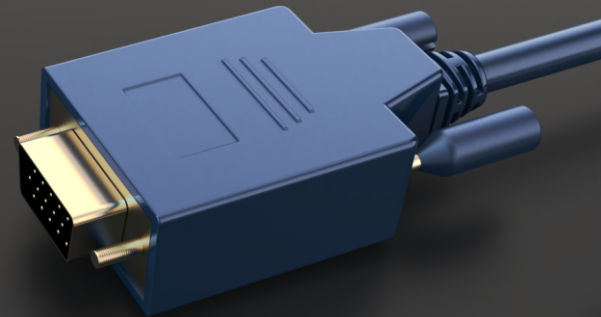

DESCRIPTION

nT01BE05 is a high end DisplayPort Male to VGA Male cable , Built with high quality annealed Oxygen free copper to give the best HD 1080P video . The connectors are gold plated , cable and connector is double layer shielded to provide the disturbance free experience . The cable has DisplayPort male connector on one end and VGA on the other end – it is well suited for connecting the DisplayPort source to the VGA display The cable is not bidirectional . Avoids converters and signal loses . The cable construction is designed to give bandwidth of 2.25 Gbps . Available in luxurious Bluish grey in lengths from 1.8 Mtrs . Suitable for workstations , Conference rooms , Huddle rooms , Training rooms , Educational ,Multimedia and Hospital applications .

Specification

Cable color	:	Bluish grey
Cable OD	:	5.5mm
Conductor material	:	Ofc annealed copper
Cable gauge	:	30 awg
Connector A	:	SOURCE - Displayport Male Connector - Gold plated pins / Shell nickel coated / Gold flash
Connector B	:	Display - VGA Male Connector - Gold plated pins / shell nickel coated / Gold
Flash Molding	:	Dual Molding
Bandwidth	:	2.25 Gbps
Resolution supported	:	HD - 1080P

DP
Male

VGA
Male

Webpage

Youtube