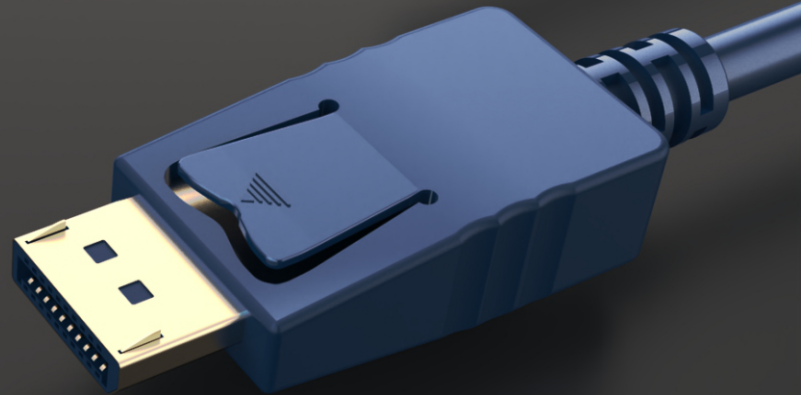

DESCRIPTION

nT01BE05 is a high end DisplayPort Male to VGA Male cable , Built with high quality annealed Oxygen free copper to give the best HD 1080P video . The connectors are gold plated , cable and connector is double layer shielded to provide the disturbance free experience . The cable has DisplayPort male connector on one end and VGA on the other end – it is well suited for connecting the DisplayPort source to the VGA display The cable is not bidirectional . Avoids converters and signal loses . The cable construction is designed to give bandwidth of 2.25 Gbps . Available in luxurious Bluish grey in lengths from 1.8 Mtrs . Suitable for workstations , Conference rooms , Huddle rooms , Training rooms , Educational ,Multimedia and Hospital applications .

Specification

Cable color	:	Bluish grey
Cable OD	:	5.5mm
Conductor material	:	Ofc annealed copper
Cable gauge	:	30 awg
Connector A	:	SOURCE - Displayport Male Connector - Gold plated pins / Shell nickel coated / Gold flash
Connector B	:	Display - VGA Male Connector - Gold plated pins / shell nickel coated / Gold
Flash Molding	:	Dual Molding
Bandwidth	:	2.25 Gbps
Resolution supported	:	HD - 1080P

DP
Male

VGA
Male

Webpage

Youtube