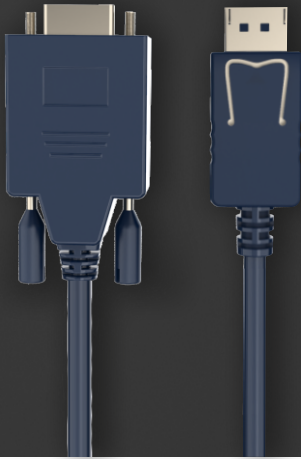

DESCRIPTION

nT01BE05 is a high end DisplayPort Male to VGA Male cable , Built with high quality annealed Oxygen free copper to give the best HD 1080P video . The connectors are gold plated , cable and connector is double layer shielded to provide the disturbance free experience . The cable has DisplayPort male connector on one end and VGA on the other end – it is well suited for connecting the DisplayPort source to the VGA display The cable is not bidirectional . Avoids converters and signal loses . The cable construction is designed to give bandwidth of 2.25 Gbps . Available in luxurious Bluish grey in lengths from 1.8 Mtrs . Suitable for workstations , Conference rooms , Huddle rooms , Training rooms , Educational ,Multimedia and Hospital applications .

Specification

Cable color	:	Bluish grey
Cable OD	:	5.5mm
Conductor material	:	Ofc annealed copper
Cable gauge	:	30 awg
Connector A	:	SOURCE - Displayport Male Connector - Gold plated pins / Shell nickel coated / Gold flash
Connector B	:	Display - VGA Male Connector - Gold plated pins / shell nickel coated / Gold
Flash Molding	:	Dual Molding
Bandwidth	:	2.25 Gbps
Resolution supported	:	HD - 1080P

DP
Male

VGA
Male

Webpage

Youtube