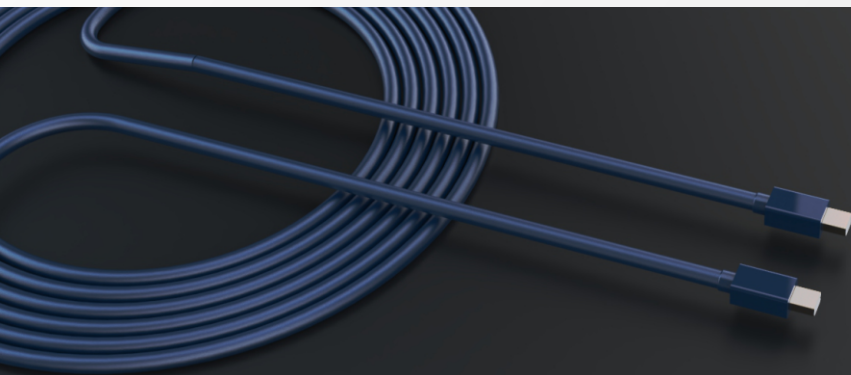

DESCRIPTION

nT01BE04 is a high end Mini Display Port Male to Mini Display port Male cable , Built with high quality annealed Oxygen free copper to give the best 4K video and digital audio experience . The connectors are gold plated, cable and connector is double layer shielded to provide the disturbance free experience . The cable has Mini Display port male connector on both the end - it is well suited for connecting the display and the source with Mini Display port interface . The cable construction is designed to give bandwidth of 21.6 Gbps . Supports DP, DP+ AND DP++ . Available in luxurious Greyish blue and white colour in lengths from 1.8 Mtrs . Suitable for workstations , Conference rooms , Huddle rooms , Training rooms , Educational ,Multimedia and Hospital applications .

Specification

Cable color	:	Bluish grey / white
Cable OD	:	4.8 mm
Conductor material	:	Ofc annealed copper
Cable gauge	:	32 awg
Connector	:	Mini Displayport Male Connector -gold plated pins / Shell nickel coated /Gold Flash
Moulding	:	Dual Moulding
Bandwidth	:	21.6 Gbps
Resolution supported	:	4K/2K
Supports	:	3D

MINI DP

Male

GOLD PLATED

CONNECTOR

Webpage

Youtube