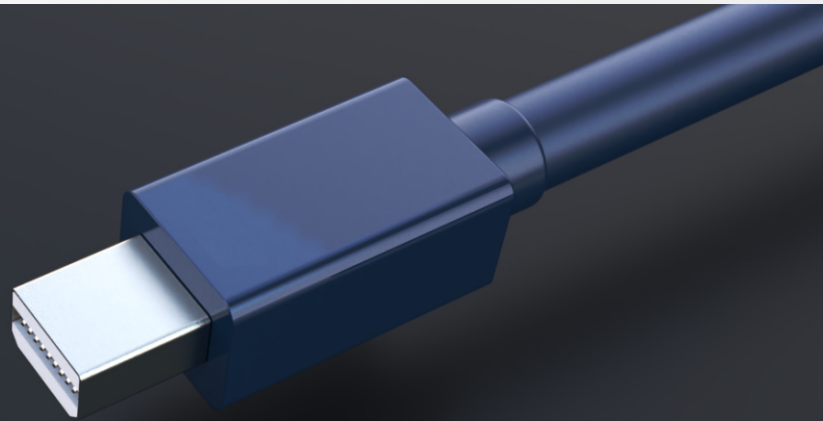

DESCRIPTION

nT01BE04 is a high end Mini Display Port Male to Mini Display port Male cable , Built with high quality annealed Oxygen free copper to give the best 4K video and digital audio experience . The connectors are gold plated, cable and connector is double layer shielded to provide the disturbance free experience . The cable has Mini Display port male connector on both the end - it is well suited for connecting the display and the source with Mini Display port interface . The cable construction is designed to give bandwidth of 21.6 Gbps . Supports DP, DP+ AND DP++ . Available in luxurious Greyish blue and white colour in lengths from 1.8 Mtrs . Suitable for workstations , Conference rooms , Huddle rooms , Training rooms , Educational ,Multimedia and Hospital applications .

Specification

Cable color	:	Bluish grey / white
Cable OD	:	4.8 mm
Conductor material	:	Ofc annealed copper
Cable gauge	:	32 awg
Connector	:	Mini Displayport Male Connector -gold plated pins / Shell nickel coated /Gold Flash
Moulding	:	Dual Moulding
Bandwidth	:	21.6 Gbps
Resolution supported	:	4K/2K
Supports	:	3D

MINI DP

Male

GOLD PLATED

CONNECTOR

Webpage

Youtube