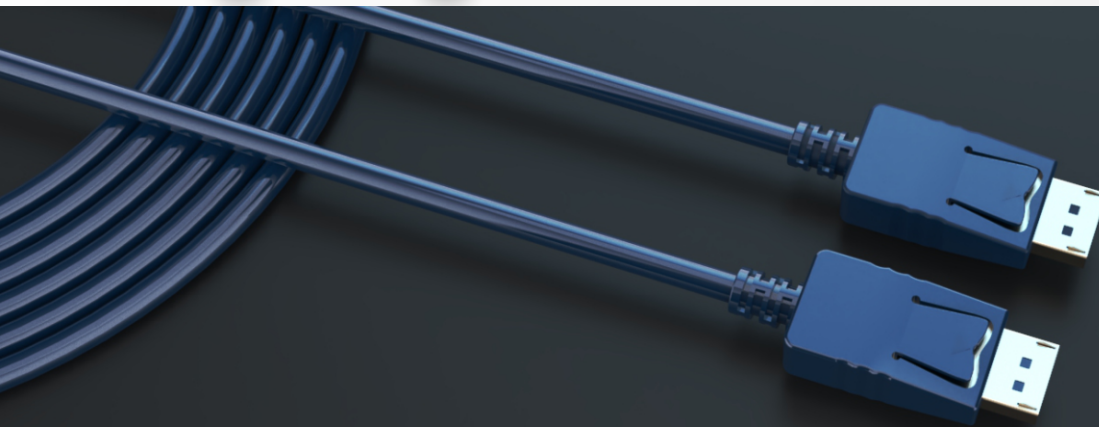

DESCRIPTION

nT01BE01 is a high end DisplayPort Male to Male cable , Built with high quality annealed Oxygen free copper to give the best 4K video and digital audio experience . The gold plated connectors are provided with the latch to give the best interface connection and the cable and connector is double layer shielded to provide the disturbance free experience . The cable construction is designed to give bandwidth of 21.6 Gbps . Supports DP , DP+ AND DP++ . Available in luxurious Greyisblue colour in lengths from 1.8 Mtrs to 15 Mtrs . Suitable for workstations , Conference rooms , Huddel rooms , Training rooms , Educational ,Multimedia and Hospital applications .

Specification

Cable color	:	Bluish grey
Cable OD	:	Up to 5 mtrs — and 10 mtr to 15 mtr
Conductor material	:	Ofc annealed copper
Cable gauge	:	up to 5 mtrs 28 AWG /10-15 mtrs 24 AWG
Connector	:	Gold plated pins / shell gold flash, connector with latch
Moulding	:	Dual moulding
Bandwidth	:	21.6 Gbps
Resolution supported	:	4K/2K
Supports	:	3D

DP
Male to Male

Latch
For firm locking

Webpage

Youtube