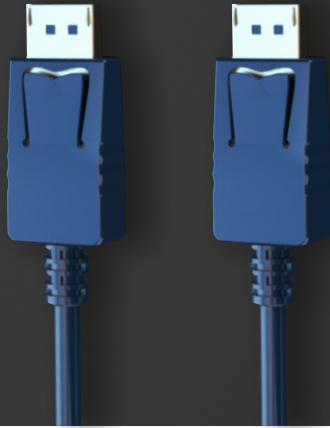

DESCRIPTION

nT01BE01 is a high end DisplayPort Male to Male cable , Built with high quality annealed Oxygen free copper to give the best 4K video and digital audio experience . The gold plated connectors are provided with the latch to give the best interface connection and the cable and connector is double layer shielded to provide the disturbance free experience . The cable construction is designed to give bandwidth of 21.6 Gbps . Supports DP , DP+ AND DP++ . Available in luxurious Greyisblue colour in lengths from 1.8 Mtrs to 15 Mtrs . Suitable for workstations , Conference rooms , Huddel rooms , Training rooms , Educational ,Multimedia and Hospital applications .

Specification

Cable color	:	Bluish grey
Cable OD	:	Up to 5 mtrs — and 10 mtr to 15 mtr
Conductor material	:	Ofc annealed copper
Cable gauge	:	up to 5 mtrs 28 AWG /10-15 mtrs 24 AWG
Connector	:	Gold plated pins / shell gold flash, connector with latch
Moulding	:	Dual moulding
Bandwidth	:	21.6 Gbps
Resolution supported	:	4K/2K
Supports	:	3D

DP
Male to Male

Latch
For firm locking

Webpage

Youtube