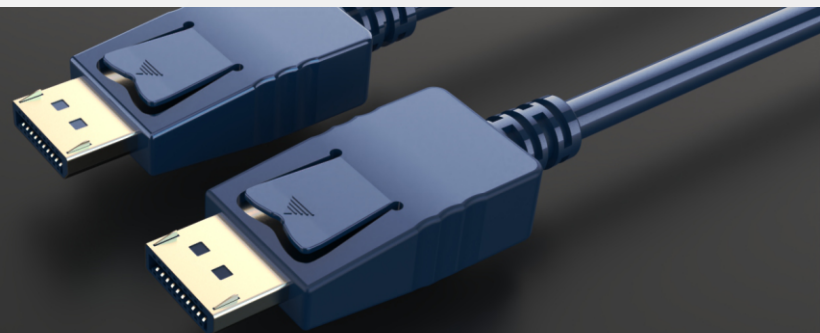

DESCRIPTION

nT01BE01 is a high end DisplayPort Male to Male cable , Built with high quality annealed Oxygen free copper to give the best 4K video and digital audio experience . The gold plated connectors are provided with the latch to give the best interface connection and the cable and connector is double layer shielded to provide the disturbance free experience . The cable construction is designed to give bandwidth of 21.6 Gbps . Supports DP , DP+ AND DP++ . Available in luxurious Greyisblue colour in lengths from 1.8 Mtrs to 15 Mtrs . Suitable for workstations , Conference rooms , Huddel rooms , Training rooms , Educational ,Multimedia and Hospital applications .

Specification

Cable color	:	Bluish grey
Cable OD	:	Up to 5 mtrs — and 10 mtr to 15 mtr
Conductor material	:	Ofc annealed copper
Cable gauge	:	up to 5 mtrs 28 AWG /10-15 mtrs 24 AWG
Connector	:	Gold plated pins / shell gold flash, connector with latch
Moulding	:	Dual moulding
Bandwidth	:	21.6 Gbps
Resolution supported	:	4K/2K
Supports	:	3D

DP
Male to Male

Latch
For firm locking

Webpage

Youtube