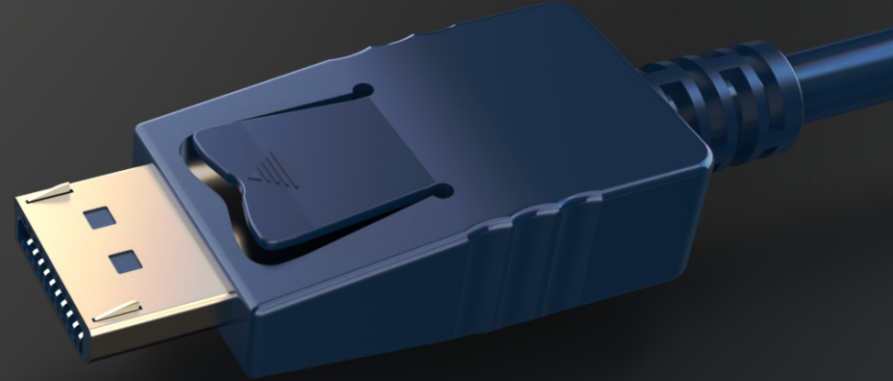

Specification

Cable Color	:	Bluish grey
Cable OD	:	5.5mm
Conductor material	:	OFC annealed copper
Cable Gauge	:	30 awg
Connector A	:	SOURCE - Displayport Male Connector
Connector B	:	DISPLAY - HDMI Male Connector
Moulding	:	Dual Moulding
Bandwidth	:	2.25 Gbps
Resolution Supported	:	HD - 1080p

DP
Male