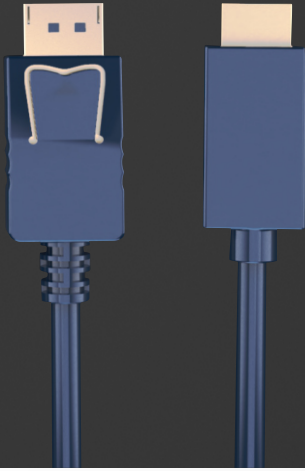

DESCRIPTION

nT01BC14 is a high end DisplayPort Male to HDMI Male cable , Built with high quality annealed Oxygen free copper to give the best HD 1080P video . The connectors are gold plated , cable and connector is double layer shielded to provide the disturbance free experience . The cable has Displayport male connector on one end and HDMI on the other end – it is well suited for connecting the displayport source to the HDMI display .The cable is not bidirectional . Avoids converters and signal loses . The cable construction is designed to give bandwidth of 2.25 Gbps . Available in luxurious Bluish grey in lengths from 1.8 Mtrs . Suitable for workstations , Conference rooms , Huddle rooms , Training rooms , Educational ,Multimedia and Hospital applications .

Specification

Cable Color	:	Bluish grey
Cable OD	:	5.5mm
Conductor material	:	OFC annealed copper
Cable Gauge	:	30 awg
Connector A	:	SOURCE - Displayport Male Connector
Connector B	:	DISPLAY - HDMI Male Connector
Moulding	:	Dual Moulding
Bandwidth	:	2.25 Gbps
Resolution Supported	:	HD - 1080p