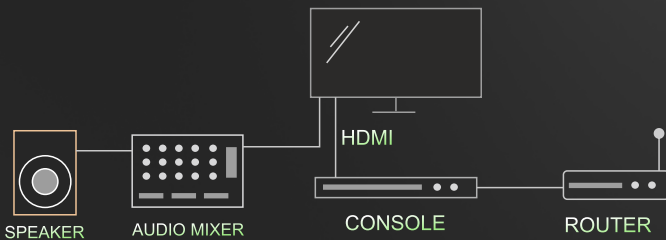

- Cable color : Pearl brown
- Cable OD : 6.2 MM Up to 5 mtr — and 10 MM 10 mtr to 20 mtr---
- Conductor material : Ofc annealed copper
- Cable Gauge : Up to 5 mtr 28 awg / 10-15 mtrs 24 awg
- Cable construction : (1p+1)x5+1p+4c+1c+ braid
- Hdmi connector : Gold plated pins/Shell Gold Flash.Connector with Latch
- Moulding : Dual Moulding
- Bandwidth : 18Gbps
- Resolution supported : 4K2K
- Supports : 3D,ARC,Ethernet

Variants available :

nT01BC030.3-	HDMI 2.0 Male to Male	0.3 m
nT01BC030.5-	HDMI 2.0 Male to Male	0.5 m
nT01BC0301-	HDMI 2.0 Male to Male	1.0 m
nT01BC031.8-	HDMI 2.0 Male to Male	1.8 m
nT01BC0303-	HDMI 2.0 Male to Male	3.0 m
nT01BC0305-	HDMI 2.0 Male to Male	5.0 m
nT01BC037.5-	HDMI 2.0 Male to Male	7.5 m
nT01BC0310-	HDMI 2.0 Male to Male	10 m
nT01BC0312-	HDMI 2.0 Male to Male	12 m
nT01BC0315-	HDMI 2.0 Male to Male	15 m
nT01BC0320-	HDMI 2.0 Male to Male	20 m

4K | 2.0V | Fully Shielded | Gold Plated Connector
ARC | CEC | Ethernet | 3D | HDCP