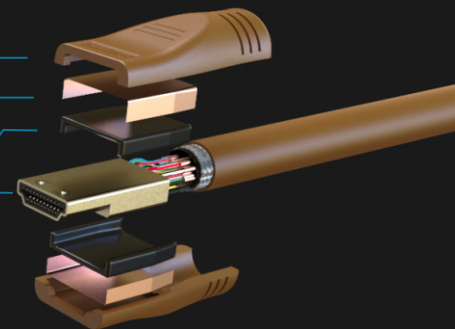

DESCRIPTION

nT01BC03 is a high end version 2.0 HDMI Male to Male cable, Built with high quality annealed Oxygen free copper to give the best 4K video and digital audio experience . The gold plated connectors are provided with the latch to give the best interface connection and the cable and connector is double layer shielded to provide the disturbance free experience. The cable construction is designed to give bandwidth of 18 Gbps . The cable supports ARC(Audio Return Channel), Ethernet , 3D , CEC to enable you to perform and achieve multiple functions with your devices. Available in luxurious pearl brown colour in lengths from 300 mm to 20 Mtrs . Suitable for Home Theaters , Conference rooms, Huddle rooms, Training rooms , Educational , Hospital applications .

nT01BC03 HDMI 2.0 Male to Male cable is a 4k2k high resolution cable - made up of annealed oxygen free copper - of 28 26 and 24 awg cable . The cable construction has 5 sets of (1 pair + ground+ shielded)+ 1 pair+ 4 core + aluminium foil + shield . The connectors is gold plated with full shielding - the connector is also provided with a latch function . Connector pins are 30 u gold plated with gold flash shell . The cable supports 18 Gbps speed , ethernet , 3D and ARC functions . Colour : Pearl Brown .

Variants available :

nT01BC030.3-	HDMI 2.0 Male to Male	0.3 m
nT01BC030.5-	HDMI 2.0 Male to Male	0.5 m
nT01BC0301-	HDMI 2.0 Male to Male	1.0 m
nT01BC031.8-	HDMI 2.0 Male to Male	1.8 m
nT01BC0303-	HDMI 2.0 Male to Male	3.0 m
nT01BC0305-	HDMI 2.0 Male to Male	5.0 m
nT01BC037.5-	HDMI 2.0 Male to Male	7.5 m
nT01BC0310-	HDMI 2.0 Male to Male	10 m
nT01BC0312-	HDMI 2.0 Male to Male	12 m
nT01BC0315-	HDMI 2.0 Male to Male	15 m
nT01BC0320-	HDMI 2.0 Male to Male	20 m

4K | 2.0V | Fully Shielded | Gold Plated Connector
ARC | CEC | Ethernet | 3D | HDCP

With Latch
For Firm Holding

- PVC mold (outer)
- 100 %Fully Sheilded
- PVC mold (inner)
- Gold Plated Conecter With Latch