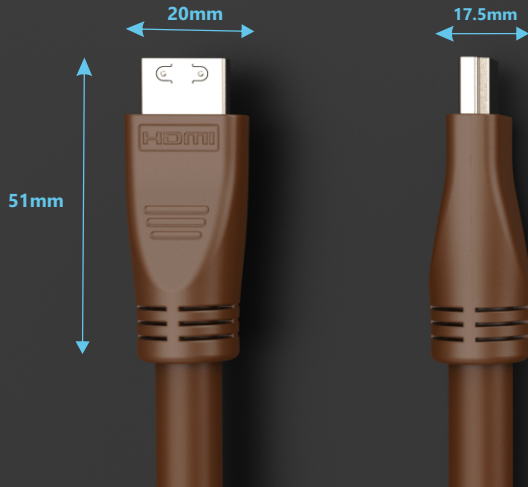

DESCRIPTION

nT01BC03 is a high end version 2.0 HDMI Male to Male cable, Built with high quality annealed Oxygen free copper to give the best 4K video and digital audio experience . The gold plated connectors are provided with the latch to give the best interface connection and the cable and connector is double layer shielded to provide the disturbance free experience. The cable construction is designed to give bandwidth of 18 Gbps . The cable supports ARC(Audio Return Channel), Ethernet , 3D , CEC to enable you to perform and achieve multiple functions with your devices. Available in luxurious pearl brown colour in lengths from 300 mm to 20 Mtrs . Suitable for Home Theaters , Conference rooms, Huddle rooms, Training rooms , Educational , Hospital applications .

nT01BC03 HDMI 2.0 Male to Male cable is a 4k2k high resolution cable - made up of annealed oxygen free copper - of 28 26 and 24 awg cable . The cable construction has 5 sets of (1 pair + ground+ shielded)+ 1 pair+ 4 core + aluminium foil + shield . The connectors is gold plated with full shielding - the connector is also provided with a latch function . Connector pins are 30 u gold plated with gold flash shell . The cable supports 18 Gbps speed , ethernet , 3D and ARC functions . Colour : Pearl Brown .

HDMI CABLE PEARL SERIES

nT01BC03

- Cable color : Pearl brown
- Cable OD : 6.2 MM Up to 5 mtr — and 10 MM 10 mtr to 20 mtr---
- Conductor material : Ofc annealed copper
- Cable Gauge : Up to 5 mtr 28 awg / 10-15 mtrs 24 awg
- Cable construction : (1p+1)x5+1p+4c+1c+ braid
- Hdmi connector : Gold plated pins/Shell Gold Flash.Connector with Latch
- Moulding : Dual Moulding
- Bandwidth : 18Gbps
- Resolution supported : 4K2K
- Supports : 3D,ARC,Ethernet