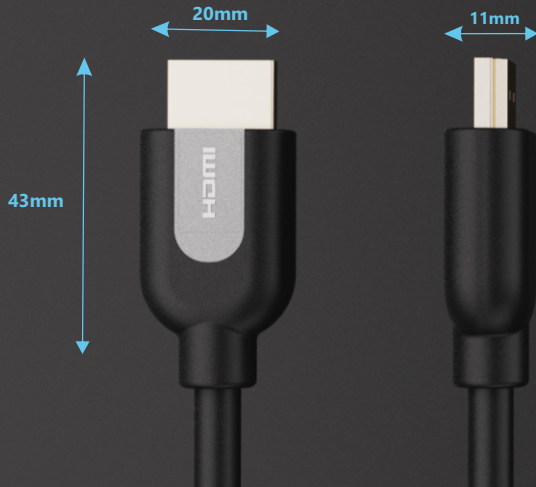

DESCRIPTION

nT01BC01 is a SE series HDMI Male to Male cable well suited for homes and entertainment , a right construction of cable to give the best 4K video and digital audio experience . The connectors are gold plated to give the best interface connection and the cable and connector is double layer shielded to provide the disturbance free experience. The cable construction is designed to give bandwidth of 18 Gbps . The cable supports ARC(Audio Return Channel), Ethernet , 3D , CEC to enable you to perform and achieve multiple functions with your devices . Available in black colour in lengths from 1 Mtrs to 20 Mtrs . Suitable for Home , entertainment and Educational applications .

nT01BC01 HDMI SE series cable is a 4k2k high resolution cable - made up of ccs - of 28 and 26 awg cable . The cable construction has 5 sets of (1 pair + ground+ shielded)+ 1 pair+ 4 core + aluminium foil + shield .The connectors is gold plated with full shielding - . Connector pins are gold plated with gold flash shell . The cable supports 18 Gbps speed, ethernet , 3D and ARC functions . Colour : Gray black . Variants available : ,nT01BC02118- HDMI Cable SE 1.8 mtr nT01BC0103- HDMI Cable SE 3 mtr , nT01B0105- HDMI Cable SE 5 mtr , nT01BC0110- HDMI Cable SE 10 mtr, nT01BC0115-HDMI Cable SE 15 mtr , nT01BC0120- HDMI Cable SE 20 mtr

SPECIFICATION

Cable color	: Black
Cable OD	: Up to 5mtr:5mm and 10 mtr to 20 mtr:10mm
Conductor material	: CCS
Cable gauge	: Up to 5 mtr 28 awg / 10-20 mtr26 awg
Cable Construction	: (1p+1)x5+1p+4c+1c+braid
Hdmi Connector	: Gold plated pins/Shell gold flash
Moulding	: Dual Moulding
Bandwidth	: 18Gbps
Resolution supported	: 4K2K
Supports	: 3D,ARC,Ethernet

Heavy Built

With Gold Plated Shell

4K x 2K Support

Fully Sheilded

Webpage

Youtube